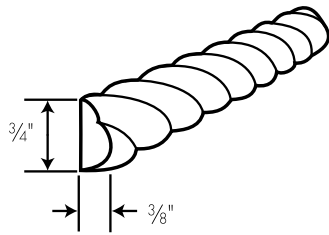

Drawer Bases

Item Number	Description	Price
811-1030	TMG-DB12 - Base 12"W x 24"D x 34½"H – 3 Drawers	
811-1034	TMG-DB15 - Base 15"W x 24"D x 34½"H – 3 Drawers	
811-1038	TMG-DB18 - Base 18"W x 24"D x 34½"H – 3 Drawers	
811-1042	TMG-DB21 - Base 21"W x 24"D x 34½"H – 3 Drawers	
811-1046	TMG-DB24 - Base 24"W x 24"D x 34½"H – 3 Drawers	
811-1050	TMG-DB30 - Base 30"W x 24"D x 34½"H – 3 Drawers	
111-5242	TMG-DB33 - Base 33"W x 24"D x 34½"H – 3 Drawers	
111-5861	TMG-DB36 - Base 36"W x 24"D x 34½"H – 3 Drawers	

Sink Bases

Item Number	Description	Price
111-5241	TMG-SB27 - Base 27"W x 24"D x 34½"H – 2 Doors – 2 Headers	
811-1054	TMG-SB30 - Base 30"W x 24"D x 34½"H – 2 Doors – 2 Headers	
811-1058	TMG-SB33 - Base 33"W x 24"D x 34½"H – 2 Doors – 2 Headers	
811-1062	TMG-SB36 - Base 36"W x 24"D x 34½"H – 2 Doors – 2 Headers	
111-1377	TMG-SB39 - Base 39"W x 24"D x 34½"H – 2 Doors – 2 Headers	
811-1066	TMG-SB42 - Base 42"W x 24"D x 34½"H – 2 Doors – 2 Headers	
811-1070	TMG-SB60 - Base 60"W x 24"D x 34½"H – 4 Doors – 2 Drawers – 1 Header	
111-5088	TMG-A-SB36 - B-Apron - 36"W x 24"D x 34½"H – 2 Doors – 9" Depth Opening for Sink	

Cabinet Accessories – Rope Molding

Item Number	Description	Price
811-1130	TMG-RM8 - Rope Molding ¾"T x ¾"H x 96"L	

Cabinet Accessories – Scribe Molding

Item Number	Description	Price
811-1143	TMG-SC1-3 - Single-sided Bull-nose Molding ¾"W x ¼"H x 96"L	

Cabinet Accessories – Batten Molding

Item Number	Description	Price
811-1146	TMG-SC2 - Double-sided Bull-nose Molding ¾"W x ⅙"H x 96"L	

Cabinet Accessories – Outside Corner Molding

Item Number	Description	Price
811-1150	TMG-SC5 - Outside Corner Molding ¾"W x ¼"H x 96"L