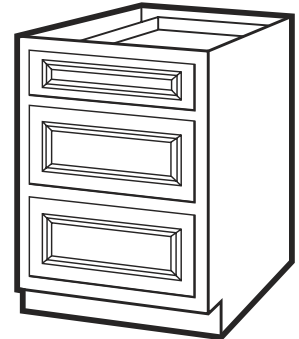

Titan Maple Vanities - 4 Doors with 4 Center Drawers 34" Height

Item Number	Description	Price
541-1349	TMG-7221D-34 - 72" x 21" x 34" 4 Doors with 4 Center Drawers