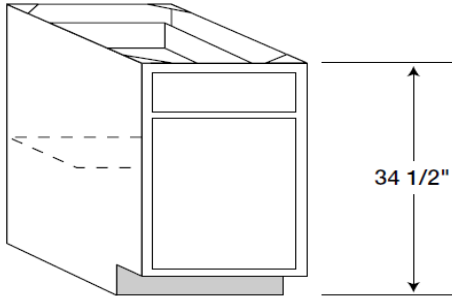

BT9	124
B12	126
B15	127
B18	128
B21	139
B24	150

B27	158
B30	159
B33	169
B36	180
B42	186

DB12	171
DB15	175
DB18	181
DB21	186

Lazy Susan Corner Cabinet

SKU LIST

CSB36	331