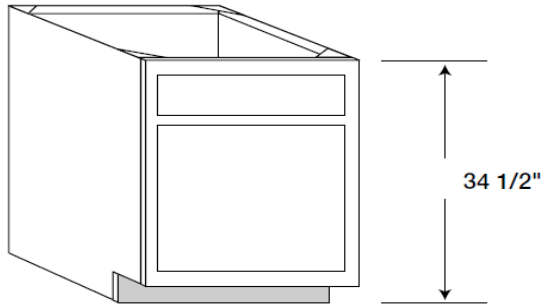

	VS24	142
--	-------------	------------

VS30	146
VS36	150

Vanity Sink Drawer Cabinets - Combinations 21" Deep by 34.5" Tall	SKU	List
--	------------	-------------

VSD36	149
VSD42	166
VSD48	171

Vanity Drawer Base Cabinets 21" Deep by 34.5" Tall	SKU	List
---	------------	-------------