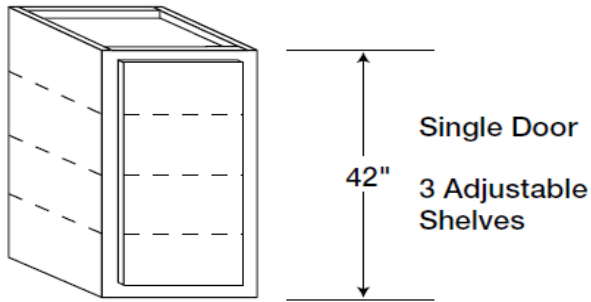

Manchester Espresso

Wall 42" HIGH SKU List

W942	121
W1242	129
W1542	130
W1842	133
W2142	156
W2442	169