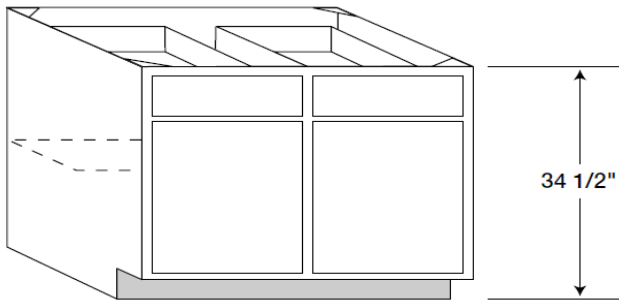

BT9	124
B12	126
B15	127
B18	128
B21	139
B24	150

B27	158
B30	159
B33	169
B36	180
B42	186