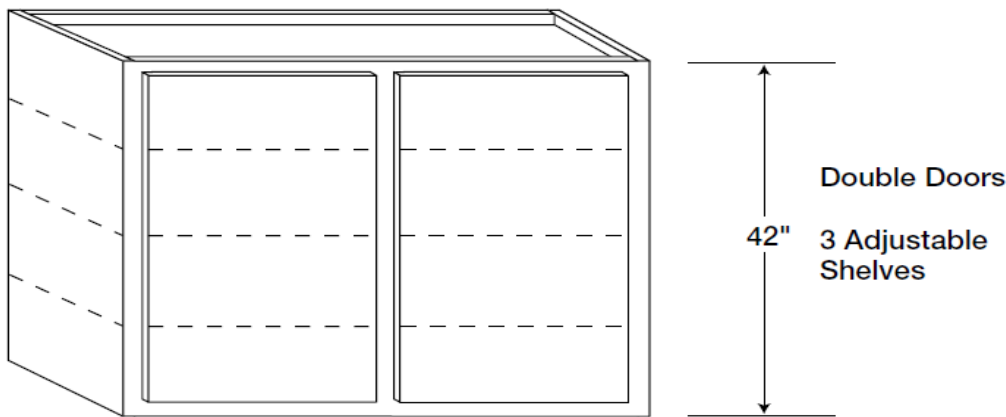

W2742	181
W3042	196
W3342	224
W3642	230