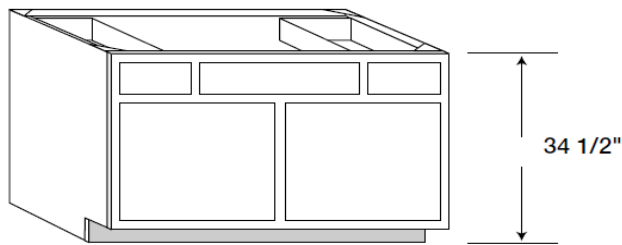

	VS24	142
--	-------------	------------

VS30	146
VS36	150

Vanity Sink Drawer Cabinets - Combinations 21" Deep by 34.5" Tall	SKU	List
--	------------	-------------

VSD36	149
VSD42	166
VSD48	171

Vanity Drawer Base Cabinets 21" Deep by 34.5" Tall	SKU	List
---	------------	-------------