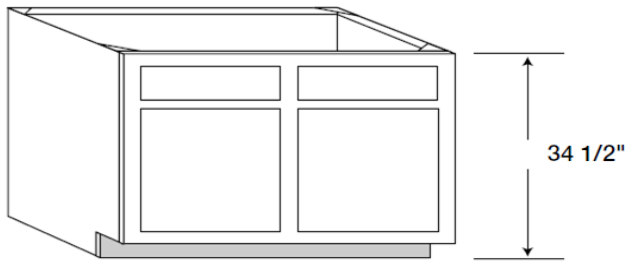

	VS24	142
--	-------------	------------

VS30	146
VS36	150

Vanity Sink Drawer Cabinets - Combinations 21" Deep by 34.5" Tall	SKU	List
--	------------	-------------

VSD36	149
VSD42	166
VSD48	171

Vanity Drawer Base Cabinets 21" Deep by 34.5" Tall	SKU	List
---	------------	-------------