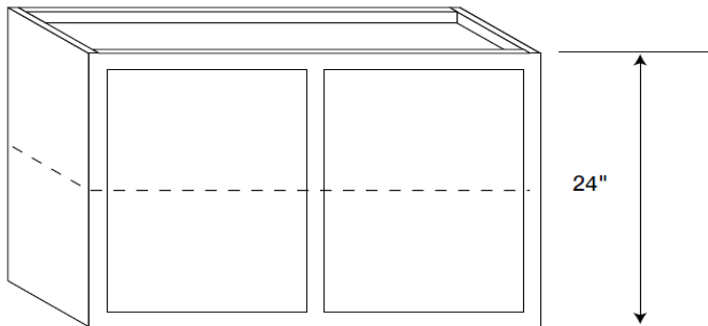

W3012	98
W3612	110
W3912	120

Wall 15" HIGH SKU List

W3015	96
W3315	104

Wall 18" HIGH SKU List

W3018	95
W3618	109

Wall 24" HIGH SKU List

W3024	100
W3624	106
W3924	112

Adjustable Shelf

Manchester Espresso

	W930	83
	W1230	88
	W1530	89
	W1830	90
	W2130	104
	W2430	113
	W2730	118
	W3030	125
	W3330	132
	W3630	139
	W4230	153

Wall Diagonal Corner Wall

SKU List

42" has 3 adjustable shelves

DCW2430	188
DCW2442	292