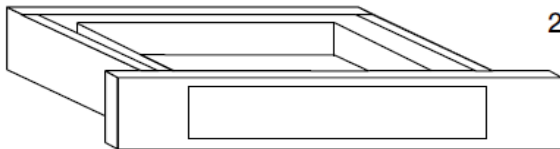

Manchester Espresso

VKD36

9

21" Deep

7 1/2"