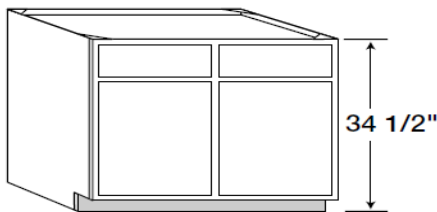

Sink Base SKU List

SB30	158
SB33	159
SB36	167