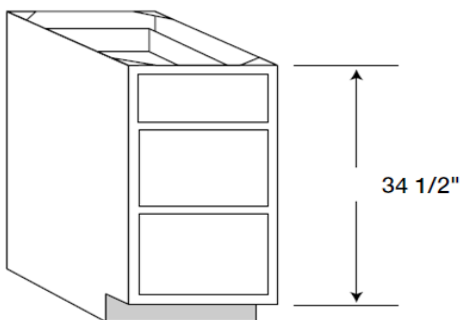

	VS24	142
--	-------------	------------

VS30	146
VS36	150

Vanity Sink Drawer Cabinets - Combinations 21" Deep by 34.5" Tall	SKU	List
--	------------	-------------

VSD36	149
VSD42	166
VSD48	171

Vanity Drawer Base Cabinets 21" Deep by 34.5" Tall	SKU	List
---	------------	-------------