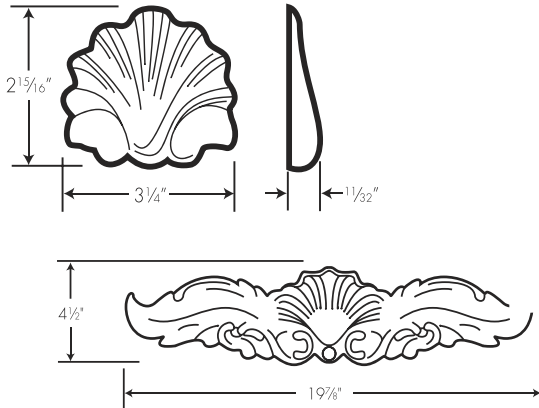

Coming Soon!

Cabinet Accessories – Decorative Appliques

Item Number	Description	Price
111-1597	ITH-SOA - Applique – Decorative Shell 1 1/32" T x 2 15/16" H x 3 1/4" L	
111-1596	ITH-DOA - Applique – Decorative Onlay 5/8" T x 4 1/2" H x 19 7/8" W	

Cabinet Accessories – Base Spindle

Item Number	Description	Price
111-1755	ITH-TP3 - Base Spindle 3"W x 3"L x 3 1/2"H	

TBA Cabinet Touch-Up Kits

Item Number	Description	Price
111-2815	Titan Maple Touch Up Kit	
111-2816	Italian Hickory Touch Up Kit	
111-2817	Deluxe Oak Touch Up Kit	
111-2818	Sienna Touch Up Kit for Italian or Colorado	
111-2953	Italian Bella Touch Up Kit	
111-2954	Titan Antique White Touch Up Kit	

*These touch-up kits in are designed to repair most minor scrapes and marks. Each kit contains a capillary marker and a filler stick.