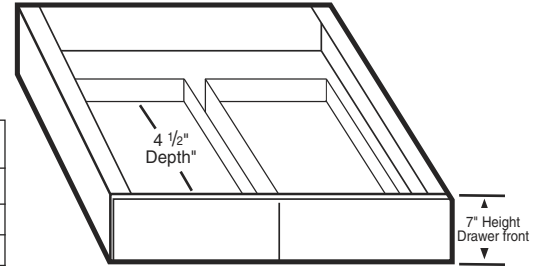

Item Number	Description	Price
111-1823	ITH-VDU2421 - Desk Drawer - 24" x 21" x 4 1/2" (7" Front)	
111-1634	ITH-VDU3021 - Desk Drawer - 30" x 21" x 4 1/2" (7" Front)	
111-1635	ITH-VDU3621 - Desk Drawer - 36" x 21" x 4 1/2" (7" Front)	
111-1636	ITH-VDU4821 - Desk Drawer - 48" x 21" x 4 1/2" (7" Front)	