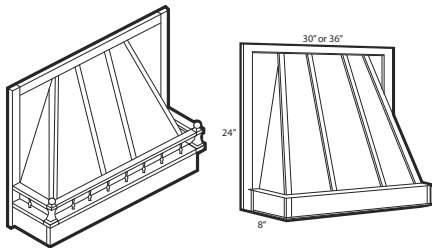

Italian Collection Hickory Finish

All base cabinets include finished toe kick. May be used fro a drop-in range. Has two false drawer fronts and doors.

Sink Bases

Item Number	Description	Price
111-2743	ITH-SB27 - Base 27"W x 24"D x 34 1/2"H 2 Doors - 2 Headers	
111-1730	ITH-SB30 - Base 30"W x 24"D x 34 1/2"H 2 Doors - 2 Headers	
111-1731	ITH-SB33 - Base 33"W x 24"D x 34 1/2"H 2 Doors - 2 Headers	
111-1732	ITH-SB36 - Base 36"W x 24"D x 34 1/2"H 2 Doors - 2 Headers	
111-1593	ITH-SB39 - Base 39"W x 24"D x 34 1/2"H 2 Doors - 2 Headers	
111-1733	ITH-SB42 - Base 42"W x 24"D x 34 1/2"H 2 Doors - 2 Headers	
111-1734	ITH-SB60 - Base 60"W x 24"D x 34 1/2"H 4 Doors - 2 Drawers - 1 Header	
111-5849	ITH-SB36-B - Apron - 36"W x 24"D x 34 1/2"H 2 Doors - 9" Depth opening for sink	

Cabinet Accessories – Corner Appliance Garage

Item Number	Description	Price
111-1591	ITH-TAG1224 - Corner Appliance Garage with Roll-away Door	

Cabinet Accessories – Oven Hood

Item Number	Description	Price
111-1604	ITH-WH30 - Wood Oven Hood 30"W	
111-1605	ITH-WH36 - Wood Oven Hood 36"W	

Cabinet Accessories – Wine Glass Holders

Item Number	Description	Price
111-1803	ITH-W30GH - Wall 30W" - Wine Glass Holder	
111-1701	ITH-W33GH - Wall 33W" - Wine Glass Holder	
111-1702	ITH-W36GH - Wall 36W" - Wine Glass Holder	

Cabinet Accessories – Roll-out Trays

Item Number	Description	Price
111-1740	ITH-15RT - Roll-out Tray 15" – Includes Hardware	
111-1741	ITH-18RT - Roll-out Tray 18" – Includes Hardware	
111-1606	ITH-21RT - Roll-out Tray 21" – Includes Hardware	
111-1742	ITH-24RT - Roll-out Tray 24" – Includes Hardware	
111-1743	ITH-27RT - Roll-out Tray 27" – Includes Hardware	
111-1744	ITH-30RT - Roll-out Tray 30" – Includes Hardware	
111-1607	ITH-33RT - Roll-out Tray 33" – Includes Hardware	
111-1745	ITH-36RT - Roll-out Tray 36" – Includes Hardware