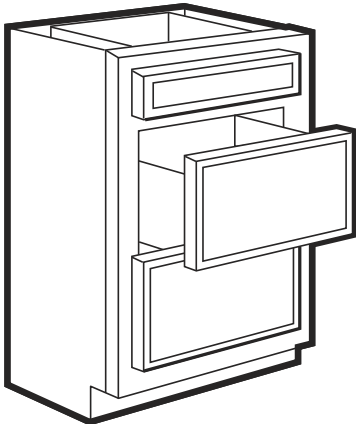

Base Cabinets – Octagonal Island

Item Number	Description	Price
111-1739	ITH-IB3030 - Base – Octagonal Island 30"W x 30"D x 34½"H – 2 Doors - 2 Shelves 2 False Door Fronts	

Three drawers. All base cabinets include finished toe kick.