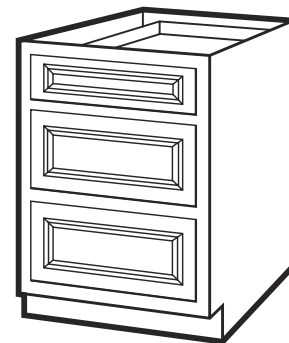

Italian Hickory Finish Vanities - 4 Doors with 4 Center Drawers

Item Number	Description	Price
541-1500	ITH-7221D-34 - 72" x 21" x 34" 4 Doors with 4 Center Drawers	

Italian Hickory Medicine Cabinet

Item Number	Description	Price
111-1853	ITH-M2430 Italian Hickory Medicine Cabinet 24" x 5" x 30" - 2 Mirrored Doors