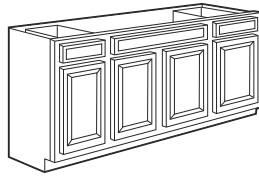

SB60" Wide Sink Base:

All base cabinets include finished toe kick. 8ft. toe kicks available. Can be used for a drop-in range. Includes 2 operable drawer units and four doors.