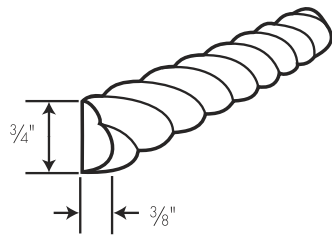

Cabinet Accessories – Rope Molding

Item Number	Description	Price
111-1749	ITH-RM8 - Rope Molding 3/8"T x 3/4"H x 96"L	
111-5089	ITH-GR48 - Guard Rail 3/4"W x 2 9/16"H x 48"L