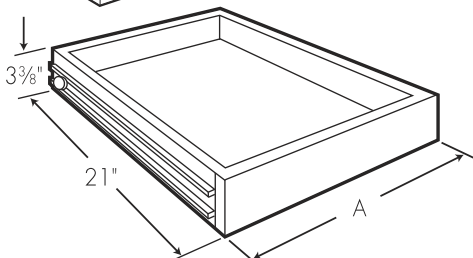

Italian Collection Hickory Finish

All base cabinets include finished toe kick. May be used fro a drop-in range. Has two false drawer fronts and doors.

Sink Bases

Item Number	Description	Price
111-2743	ITH-SB27 - Base 27"W x 24"D x 34 1/2"H 2 Doors - 2 Headers	
111-1730	ITH-SB30 - Base 30"W x 24"D x 34 1/2"H 2 Doors - 2 Headers	
111-1731	ITH-SB33 - Base 33"W x 24"D x 34 1/2"H 2 Doors - 2 Headers	
111-1732	ITH-SB36 - Base 36"W x 24"D x 34 1/2"H 2 Doors - 2 Headers	
111-1593	ITH-SB39 - Base 39"W x 24"D x 34 1/2"H 2 Doors - 2 Headers	
111-1733	ITH-SB42 - Base 42"W x 24"D x 34 1/2"H 2 Doors - 2 Headers	
111-1734	ITH-SB60 - Base 60"W x 24"D x 34 1/2"H 4 Doors - 2 Drawers - 1 Header	
111-5849	ITH-SB36-B - Apron - 36"W x 24"D x 34 1/2"H 2 Doors - 9" Depth opening for sink	

Cabinet Accessories – Corner Appliance Garage

Item Number	Description	Price
111-1591	ITH-TAG1224 - Corner Appliance Garage with Roll-away Door	

Cabinet Accessories – Oven Hood

Item Number	Description	Price
111-1604	ITH-WH30 - Wood Oven Hood 30"W	
111-1605	ITH-WH36 - Wood Oven Hood 36"W	

Cabinet Accessories – Wine Glass Holders

Item Number	Description	Price
111-1803	ITH-W30GH - Wall 30W" - Wine Glass Holder	
111-1701	ITH-W33GH - Wall 33W" - Wine Glass Holder	
111-1702	ITH-W36GH - Wall 36W" - Wine Glass Holder	

Cabinet Accessories – Roll-out Trays

Item Number	Description	Price
111-1740	ITH-15RT - Roll-out Tray 15" – Includes Hardware	
111-1741	ITH-18RT - Roll-out Tray 18" – Includes Hardware	
111-1606	ITH-21RT - Roll-out Tray 21" – Includes Hardware	
111-1742	ITH-24RT - Roll-out Tray 24" – Includes Hardware	
111-1743	ITH-27RT - Roll-out Tray 27" – Includes Hardware	
111-1744	ITH-30RT - Roll-out Tray 30" – Includes Hardware	
111-1607	ITH-33RT - Roll-out Tray 33" – Includes Hardware	
111-1745	ITH-36RT - Roll-out Tray 36" – Includes Hardware