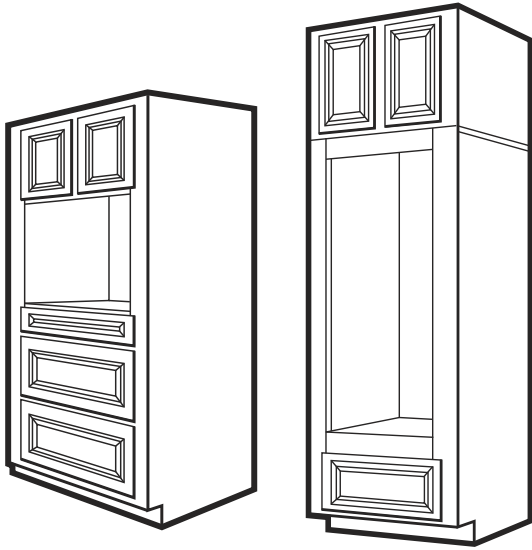

All base cabinets include finished toe kick. Two 5/8" half depth adjustable shelves in bottom.

Wall Cabinets – Pantry

Item Number	Description	Price
111-1706	ITH-WP1884 - Wall Pantry 18"W x 24"D x 84"H - 2 Doors	
111-2751	ITH-WP1890 - Wall Pantry 18"W x 24"D x 90"H - 2 Doors	
111-1707	ITH-WP1896 - Wall Pantry 18"W x 24"D x 96"H - 2 Doors	
111-1708	ITH-WP2484 - Wall Pantry 24"W x 24"D x 84"H - 4 Doors	
111-1982	ITH-WP2490 - Wall Pantry 24"W x 24"D x 90"H - 4 Doors	
111-1709	ITH-WP2496 - Wall Pantry 24"W x 24"D x 96"H - 4 Doors	
111-1983	ITH-WP3096 - Wall Pantry 30"W x 24"D x 96"H - 4 Doors	

Italian Collection Hickory Finish

All base cabinets include finished toe kick. Two 5/8" half depth adjustable shelves in bottom.

Wall Cabinets – Oven

Item Number	Description	Price
111-1710	ITH-OC3084 - Oven Cabinet 30"W x 24"D x 84"H – 2 Doors - 3 Drawers	
111-1851	ITH-OC3384 - Oven Cabinet 33"W x 24"D x 84"H – 2 Doors - 3 Drawers	
111-1984	ITH-OC3090 - Oven Cabinet 30"W x 24"D x 90"H – 2 Doors - 3 Drawers	
111-2566	ITH-OC3390 - Oven Cabinet 33"W x 24"D x 90"H – 2 Doors - 3 Drawers	
111-1711	ITH-OC3096 - Oven Cabinet 30"W x 24"D x 96"H – 2 Doors - 3 Drawers	
111-1877	ITH-OC3396 - Oven Cabinet 33"W x 24"D x 96"H – 2 Doors - 3 Drawers	
111-1814	ITH-P3084OCD - Double Oven Cabinet 30"W x 24"D x 84"H – 2 Doors - 1 Drawer	
111-1712	ITH-P3096OCD - Double Oven Cabinet 30"W x 24"D x 96"H – 2 Doors - 1 Drawer	