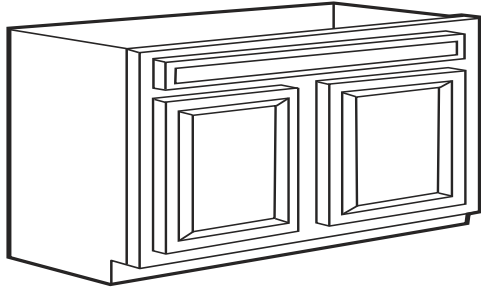

Italian Collection Hickory Finish

All base cabinets include finished toe kick. May be used fro a drop-in range. Has two false drawer fronts and doors.

Sink Bases

Item Number	Description	Price
111-2743	ITH-SB27 - Base 27"W x 24"D x 34 1/2"H 2 Doors - 2 Headers	
111-1730	ITH-SB30 - Base 30"W x 24"D x 34 1/2"H 2 Doors - 2 Headers	
111-1731	ITH-SB33 - Base 33"W x 24"D x 34 1/2"H 2 Doors - 2 Headers	
111-1732	ITH-SB36 - Base 36"W x 24"D x 34 1/2"H 2 Doors - 2 Headers	
111-1593	ITH-SB39 - Base 39"W x 24"D x 34 1/2"H 2 Doors - 2 Headers	
111-1733	ITH-SB42 - Base 42"W x 24"D x 34 1/2"H 2 Doors - 2 Headers	
111-1734	ITH-SB60 - Base 60"W x 24"D x 34 1/2"H 4 Doors - 2 Drawers - 1 Header	
111-5849	ITH-SB36-B - Apron - 36"W x 24"D x 34 1/2"H 2 Doors - 9" Depth opening for sink	

Cabinet Accessories – Corner Appliance Garage

Item Number	Description	Price
111-1591	ITH-TAG1224 - Corner Appliance Garage with Roll-away Door	

Cabinet Accessories – Oven Hood

Item Number	Description	Price
111-1604	ITH-WH30 - Wood Oven Hood 30"W	
111-1605	ITH-WH36 - Wood Oven Hood 36"W	

Cabinet Accessories – Wine Glass Holders

Item Number	Description	Price
111-1803	ITH-W30GH - Wall 30W" - Wine Glass Holder	
111-1701	ITH-W33GH - Wall 33W" - Wine Glass Holder	
111-1702	ITH-W36GH - Wall 36W" - Wine Glass Holder	

Cabinet Accessories – Roll-out Trays

Item Number	Description	Price
111-1740	ITH-15RT - Roll-out Tray 15" – Includes Hardware	
111-1741	ITH-18RT - Roll-out Tray 18" – Includes Hardware	
111-1606	ITH-21RT - Roll-out Tray 21" – Includes Hardware	
111-1742	ITH-24RT - Roll-out Tray 24" – Includes Hardware	
111-1743	ITH-27RT - Roll-out Tray 27" – Includes Hardware	
111-1744	ITH-30RT - Roll-out Tray 30" – Includes Hardware	
111-1607	ITH-33RT - Roll-out Tray 33" – Includes Hardware	
111-1745	ITH-36RT - Roll-out Tray 36" – Includes Hardware