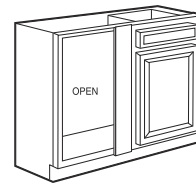

BBC41-44 L/R

Base Blind Corner:

One 5/8" half depth adjustable plywood shelf. All base cabinets include finished toe kick. 8ft. toe kicks available. Door is reversible. Pull cabinet side away from wall corner 6" - 8 1/4".