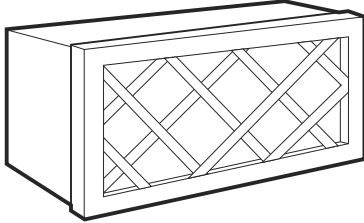

Italian Collection Hickory Finish

Wall Cabinets – 15" Depth

Item Number	Description	Price
111-2734	ITH-W123615 - Wall 12"W x 15"D x 36"H - 1 Door	
111-2735	ITH-W213615 - Wall 21"W x 15"D x 36"H - 1 Door	
111-2736	ITH-W361815 - Wall 36"W x 15"D x 18"H - 2 Doors	

Wall Cabinets – Plate Holder

Item Number	Description	Price
111-1697	ITH-W3015PL - Wall Plate Holder 30"W x 12"D x 15"H	
111-1698	ITH-W3615PL - Wall Plate Holder 36"W x 12"D x 15"H	
111-1600	ITH-W3018PL - Wall Plate Holder 30"W x 12"D x 18"H	
111-1601	ITH-W3618PL - Wall Plate Holder 36"W x 12"D x 18"H	

Wall Cabinets – Wine Rack

Item Number	Description	Price
111-1699	ITH-W3015WR - Wall Wine Rack 30"W x 12"D x 15"H	
111-1700	ITH-W3615WR - Wall Wine Rack 36"W x 12"D x 15"H	
111-1602	ITH-W3018WR - Wall Wine Rack 30"W x 12"D x 18"H	
111-1603	ITH-W3618WR - Wall Wine Rack 36"W x 12"D x 18"H	

Door reversible. All wall cabinets have two 5/8" adjustable plywood shelves. Start installation with a corner wall cabinet, if kitchen has a corner.

Wall Cabinets – Diagonal Corner

Item Number	Description	Price
111-1683	ITH-WDC2430 - Wall Diagonal Corner 24"W x 12"D x 30"H - 1 Door	
111-1614	ITH-WDC2436 - Wall Diagonal Corner 24"W x 12"D x 36"H - 1 Door	
111-2737	ITH-WDC273615 - Wall Diagonal Corner 27"W x 15"D x 36"H - 1 Door	
111-1617	ITH-WDC2442 - Wall Diagonal Corner 24"W x 12"D x 42"H - 1 Door	
111-1619	ITH-WDC2742 - Wall Diagonal Corner 27"W x 12"D x 42"H - 1 Door	
111-1810	ITH-WDCGD2430 - Wall Diagonal Corner 24"W x 12"D x 30"H - 1 Glass Door	
111-1811	ITH-WDCGD2442 - Wall Diagonal Corner 24"W x 12"D x 42"H - 1 Glass Door