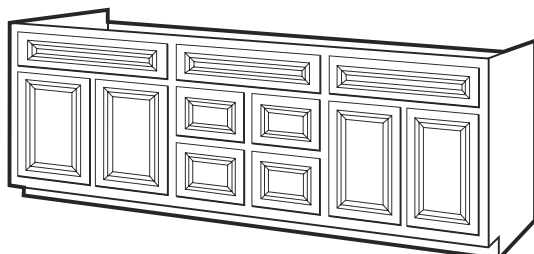

Italian Hickory Finish Vanities - 4 Doors with 4 Center Drawers

Item Number	Description	Price
541-1500	ITH-7221D-34 - 72" x 21" x 34" 4 Doors with 4 Center Drawers	

Italian Hickory Medicine Cabinet

Item Number	Description	Price
111-1853	ITH-M2430 Italian Hickory Medicine Cabinet 24" x 5" x 30" - 2 Mirrored Doors