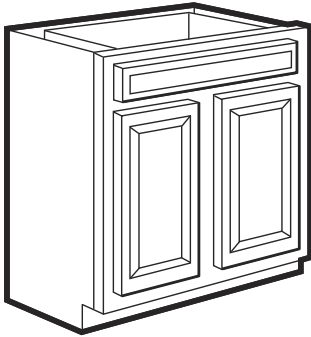

Italian Collection Hickory Finish

One 5/8" adjustable half depth plywood shelf.
All base cabinets include finished toe kick.