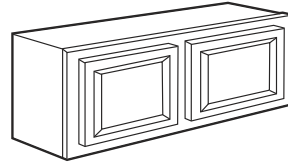

Double Door Wall Bridge:

- W30" x 12"
- W33" x 12"
- W36" x 15"
- W30" x 15"
- W33" x 15"
- W36" x 12"
- W36" x 24"
- W30" x 24"
- W39" x 12"

No shelves.