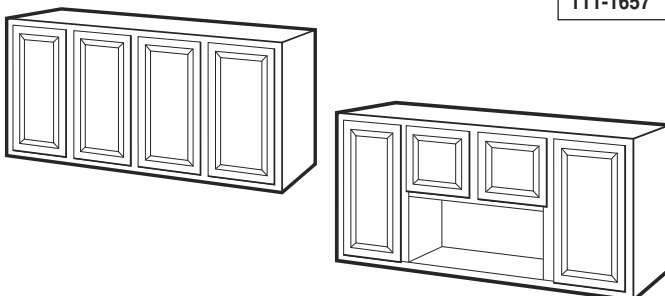

Wall Cabinets – Four Doors 30" High

Item Number	Description	Price
111-1656	ITH-W6030 - Wall 60"W x 12"D x 30"H - 4 Doors	
111-1657	ITH-W6030 - Open 60"W x 12"D x 30"H - 4 Doors - Open Shelf