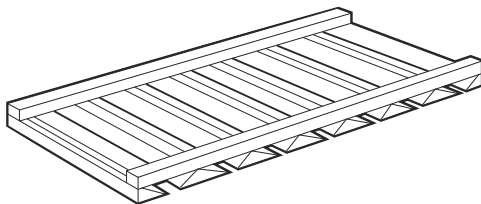

Italian Collection Hickory Finish

All base cabinets include finished toe kick. May be used fro a drop-in range. Has two false drawer fronts and doors.

Sink Bases

Item Number	Description	Price
111-2743	ITH-SB27 - Base 27"W x 24"D x 34 1/2"H 2 Doors - 2 Headers	
111-1730	ITH-SB30 - Base 30"W x 24"D x 34 1/2"H 2 Doors - 2 Headers	
111-1731	ITH-SB33 - Base 33"W x 24"D x 34 1/2"H 2 Doors - 2 Headers	
111-1732	ITH-SB36 - Base 36"W x 24"D x 34 1/2"H 2 Doors - 2 Headers	
111-1593	ITH-SB39 - Base 39"W x 24"D x 34 1/2"H 2 Doors - 2 Headers	
111-1733	ITH-SB42 - Base 42"W x 24"D x 34 1/2"H 2 Doors - 2 Headers	
111-1734	ITH-SB60 - Base 60"W x 24"D x 34 1/2"H 4 Doors - 2 Drawers - 1 Header	
111-5849	ITH-SB36-B - Apron - 36"W x 24"D x 34 1/2"H 2 Doors - 9" Depth opening for sink	

Cabinet Accessories – Corner Appliance Garage

Item Number	Description	Price
111-1591	ITH-TAG1224 - Corner Appliance Garage with Roll-away Door	

Cabinet Accessories – Oven Hood

Item Number	Description	Price
111-1604	ITH-WH30 - Wood Oven Hood 30"W	
111-1605	ITH-WH36 - Wood Oven Hood 36"W	

Cabinet Accessories – Wine Glass Holders

Item Number	Description	Price
111-1803	ITH-W30GH - Wall 30W" - Wine Glass Holder	
111-1701	ITH-W33GH - Wall 33W" - Wine Glass Holder	
111-1702	ITH-W36GH - Wall 36W" - Wine Glass Holder	

Cabinet Accessories – Roll-out Trays

Item Number	Description	Price
111-1740	ITH-15RT - Roll-out Tray 15" – Includes Hardware	
111-1741	ITH-18RT - Roll-out Tray 18" – Includes Hardware	
111-1606	ITH-21RT - Roll-out Tray 21" – Includes Hardware	
111-1742	ITH-24RT - Roll-out Tray 24" – Includes Hardware	
111-1743	ITH-27RT - Roll-out Tray 27" – Includes Hardware	
111-1744	ITH-30RT - Roll-out Tray 30" – Includes Hardware	
111-1607	ITH-33RT - Roll-out Tray 33" – Includes Hardware	
111-1745	ITH-36RT - Roll-out Tray 36" – Includes Hardware