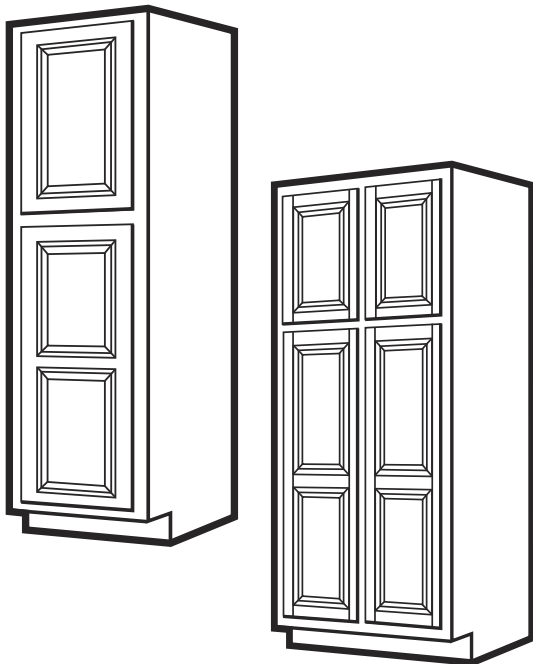

Wall Cabinets – End Angle Corner

Item Number	Description	Price
111-1703	ITH-AW30 - Wall End Angle Corner 17"W x 12"D x 12"D x 30"H - 1 Door	
111-1704	ITH-AW36 - Wall End Angle Corner 17"W x 12"D x 12"D x 36"H - 1 Door	
111-1705	ITH-AW42 - Wall End Angle Corner 17"W x 12"D x 12"D x 42"H - 1 Door	

All base cabinets include finished toe kick. Two 5/8" half depth adjustable shelves in bottom.