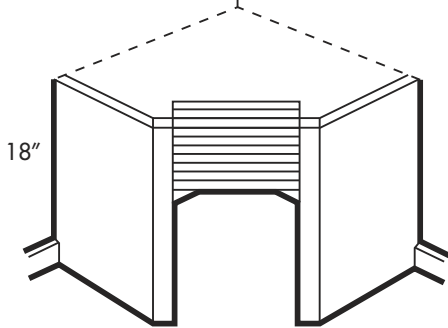

Italian Collection Hickory Finish

All base cabinets include finished toe kick. May be used fro a drop-in range. Has two false drawer fronts and doors.

Sink Bases

Item Number	Description	Price
111-2743	ITH-SB27 - Base 27"W x 24"D x 34 1/2"H 2 Doors - 2 Headers	
111-1730	ITH-SB30 - Base 30"W x 24"D x 34 1/2"H 2 Doors - 2 Headers	
111-1731	ITH-SB33 - Base 33"W x 24"D x 34 1/2"H 2 Doors - 2 Headers	
111-1732	ITH-SB36 - Base 36"W x 24"D x 34 1/2"H 2 Doors - 2 Headers	
111-1593	ITH-SB39 - Base 39"W x 24"D x 34 1/2"H 2 Doors - 2 Headers	
111-1733	ITH-SB42 - Base 42"W x 24"D x 34 1/2"H 2 Doors - 2 Headers	
111-1734	ITH-SB60 - Base 60"W x 24"D x 34 1/2"H 4 Doors - 2 Drawers - 1 Header	
111-5849	ITH-SB36-B - Apron - 36"W x 24"D x 34 1/2"H 2 Doors - 9" Depth opening for sink	

Cabinet Accessories – Corner Appliance Garage

Item Number	Description	Price
111-1591	ITH-TAG1224 - Corner Appliance Garage with Roll-away Door	

Cabinet Accessories – Oven Hood

Item Number	Description	Price
111-1604	ITH-WH30 - Wood Oven Hood 30"W	
111-1605	ITH-WH36 - Wood Oven Hood 36"W	

Cabinet Accessories – Wine Glass Holders

Item Number	Description	Price
111-1803	ITH-W30GH - Wall 30W" - Wine Glass Holder	
111-1701	ITH-W33GH - Wall 33W" - Wine Glass Holder	
111-1702	ITH-W36GH - Wall 36W" - Wine Glass Holder	

Cabinet Accessories – Roll-out Trays

Item Number	Description	Price
111-1740	ITH-15RT - Roll-out Tray 15" – Includes Hardware	
111-1741	ITH-18RT - Roll-out Tray 18" – Includes Hardware	
111-1606	ITH-21RT - Roll-out Tray 21" – Includes Hardware	
111-1742	ITH-24RT - Roll-out Tray 24" – Includes Hardware	
111-1743	ITH-27RT - Roll-out Tray 27" – Includes Hardware	
111-1744	ITH-30RT - Roll-out Tray 30" – Includes Hardware	
111-1607	ITH-33RT - Roll-out Tray 33" – Includes Hardware	
111-1745	ITH-36RT - Roll-out Tray 36" – Includes Hardware