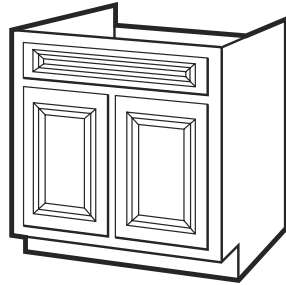

Italian Hickory Finish Vanities - 2 Doors

Item Number	Description	Price
541-1491	ITH-2421-34 - 24" x 21" x 34" - 2 Doors	
541-1494	ITH-3021-34 - 30" x 21" x 34" - 2 Doors	
111-1625	ITH-3621-34 - 36" x 21" x 34" - 2 Doors	
111-1817	ITH-4221-34 - 42" x 21" x 34" - 2 Doors	
111-1819	ITH-4821-34 - 48" x 21" x 34" - 2 Doors	

Italian Hickory Finish Vanities - 1 Door with Drawers

Item Number	Description	Price
541-1493	ITH-2421D-34 - 24" x 21" x 34" - 1 Door with 2 Drawers	
541-1495	ITH-3021D-34 - 30" x 21" x 34" - 1 Door with 2 Drawers