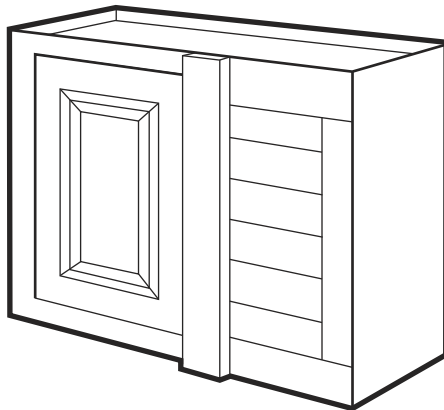

Italian Collection Hickory Finish

All base cabinets include finished toe kick. Two 5/8" half depth adjustable shelves in bottom.

Wall Cabinets – Oven

Item Number	Description	Price
111-1710	ITH-OC3084 - Oven Cabinet 30"W x 24"D x 84"H – 2 Doors - 3 Drawers	
111-1851	ITH-OC3384 - Oven Cabinet 33"W x 24"D x 84"H – 2 Doors - 3 Drawers	
111-1984	ITH-OC3090 - Oven Cabinet 30"W x 24"D x 90"H – 2 Doors - 3 Drawers	
111-2566	ITH-OC3390 - Oven Cabinet 33"W x 24"D x 90"H – 2 Doors - 3 Drawers	
111-1711	ITH-OC3096 - Oven Cabinet 30"W x 24"D x 96"H – 2 Doors - 3 Drawers	
111-1877	ITH-OC3396 - Oven Cabinet 33"W x 24"D x 96"H – 2 Doors - 3 Drawers	
111-1814	ITH-P3084OCD - Double Oven Cabinet 30"W x 24"D x 84"H – 2 Doors - 1 Drawer	
111-1712	ITH-P3096OCD - Double Oven Cabinet 30"W x 24"D x 96"H – 2 Doors - 1 Drawer	

All wall cabinets have two 5/8" adjustable plywood shelves. Door is reversible.

Wall Cabinets – Blind Corner

Item Number	Description	Price
111-1682	ITH-WBC2430 - Wall Blind Corner 24"W x 12"D x 30"H – 1 Door (Left or Right)	
111-1624	ITH-WBC2730 - Wall Blind Corner 27"W x 12"D x 30"H – 1 Door (Left or Right)	
111-2740	ITH-WBC3030 - Wall Blind Corner 30"W x 12"D x 30"H – 1 Door (Left or Right)	
111-1807	ITH-WBC3630 - Wall Blind Corner 36"W x 12"D x 30"H – 1 Door (Left or Right)	
111-1615	ITH-WBC2436 - Wall Blind Corner 24"W x 12"D x 36"H – 1 Door (Left or Right)	
111-3529	ITH-WBC2442 - Wall Blind Corner 24"W x 12"D x 42"H – 1 Door (Left or Right)	
111-1618	ITH-WBC2736 - Wall Blind Corner 27"W x 12"D x 36"H – 1 Door (Left or Right)	
111-1681	ITH-WBC2742 - Wall Blind Corner 27"W x 12"D x 42"H – 1 Door (Left or Right)	
111-1808	ITH-WBC3642 - Wall Blind Corner 36"W x 12"D x 42"H – 1 Door (Left or Right)	