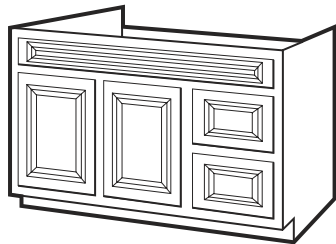

Italian Hickory Finish Vanities - 2 Doors with Drawers

Item Number	Description	Price
541-1496	ITH-3621D-34 - 36" x 21" x 34" - 2 Doors with 2 Drawers	
541-1497	ITH-4221D-34 - 42" x 21" x 34" - 2 Doors with 2 Drawers	
*541-1498	ITH-4821D-34 - 48" x 21" x 34" - 2 Doors with 2 Drawers	
*541-1499	ITH-6021D-34 - 60" x 21" x 34" - 2 Doors with 2 Drawers	

*48" & 60" Drawers on left & right side of the vanity

Italian Hickory Vanities Drawer Pack - 3 Drawers

Item Number	Description	Price
111-1629	ITH-VD123-21-34 - Drawer Pack 12" x 21" x 34" - 3 Drawers	
111-1630	ITH-VD153-21-34 - Drawer Pack 15" x 21" x 34" - 3 Drawers	
111-1631	ITH-VD183-21-34 - Drawer Pack 18" x 21" x 34" - 3 Drawers	
111-1632	ITH-VD213-21-34 - Drawer Pack 21" x 21" x 34" - 3 Drawers	
111-1821	ITH-VD243-21-34 - Drawer Pack 24" x 21" x 34" - 3 Drawers