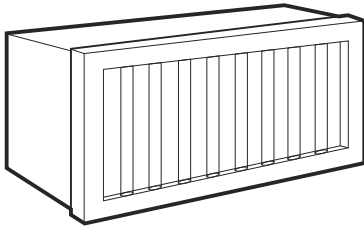

Wall Cabinets – Plate Holder

Item Number	Description	Price
111-1697	ITH-W3015PL - Wall Plate Holder 30"W x 12"D x 15"H	
111-1698	ITH-W3615PL - Wall Plate Holder 36"W x 12"D x 15"H	
111-1600	ITH-W3018PL - Wall Plate Holder 30"W x 12"D x 18"H	
111-1601	ITH-W3618PL - Wall Plate Holder 36"W x 12"D x 18"H