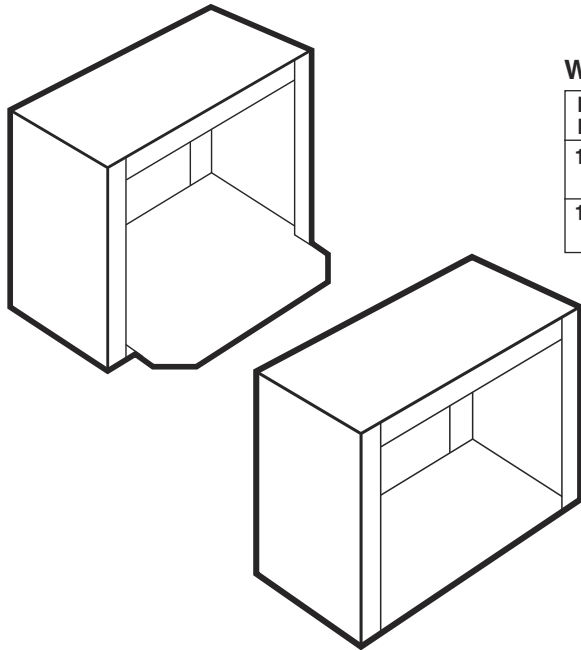

Wall Cabinets – Microwave Oven

Item Number	Description	Price
111-1684	ITH-MWO301218PM - Wall Microwave Oven 30"W x 12"D x 18"H	
111-1685	ITH-MWO302418PM - Wall Microwave Oven 30"W x 24"D x 18"H