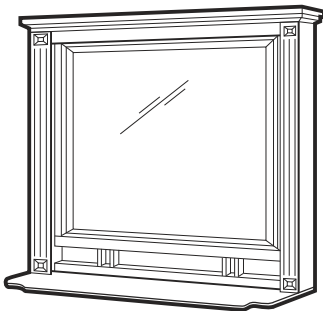

Italian Hickory Finish Overjohn

Item Number	Description	Price
111-1643	ITH-OJ2130 - Overjohn - 21" x 7" x 30" - 2 Doors	

Italian Hickory Finish Wall Mirrors

Item Number	Description	Price
111-1638	ITH-MR2430 - Wall Mirror - 24" x 30" with Shelf	
111-1639	ITH-MR3040 - Wall Mirror - 30" x 40" with Shelf	
111-1640	ITH-MR3640 - Wall Mirror - 36" x 40" with Shelf	
111-1641	ITH-MR4240 - Wall Mirror - 42" x 40" with Shelf	
111-1642	ITH-MR4840 - Wall Mirror - 48" x 40" with Shelf	

Italian Hickory Triview Mirrors

Item Number	Description	Price
111-2163	ITH-T2430 - Triview Mirror - 24" x 5" x 30"	
111-2157	ITH-T3030 - Triview Mirror - 30" x 6" x 30"	
111-2158	ITH-T3630 - Triview Mirror - 36" x 6" x 30"	
111-2159	ITH-T4830 - Triview Mirror - 48" x 6" x 30"