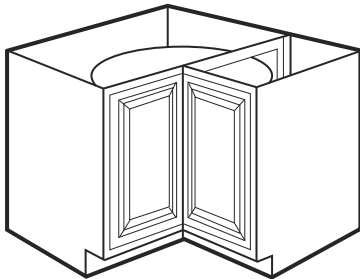

Base Cabinets – Double Doors

Item Number	Description	Price
111-1718	ITH-B24 - Base 24"W x 24"D x 34 1/2"H 2 Doors - 1 Drawer	
111-1719	ITH-B27 - Base 27"W x 24"D x 34 1/2"H 2 Doors - 1 Drawer	
111-1720	ITH-B30 - Base 30"W x 24"D x 34 1/2"H 2 Doors - 1 Drawer	
111-1721	ITH-B33 - Base 33"W x 24"D x 34 1/2"H 2 Doors - 1 Drawer	
111-1722	ITH-B36 - Base 36"W x 24"D x 34 1/2"H 2 Doors - 1 Drawer	
111-1592	ITH-B39 - Base 39"W x 24"D x 34 1/2"H 2 Doors - 1 Drawer	
111-1611	ITH-B42 - Base 42"W x 24"D x 34 1/2"H 2 Doors - 2 Drawers	

Two 28" carousels. One at base, one at midpoint (12 1/2" between carousels). All wood Lazy-Susan carousels. All base cabinets include finished toe kick. 8ft. toe kicks available. Durable ball-bearing design.