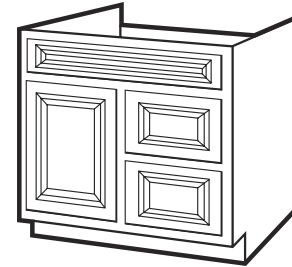

Italian Hickory Finish Vanities - 2 Doors with Drawers

Item Number	Description	Price
541-1496	ITH-3621D-34 - 36" x 21" x 34" - 2 Doors with 2 Drawers	
541-1497	ITH-4221D-34 - 42" x 21" x 34" - 2 Doors with 2 Drawers	
*541-1498	ITH-4821D-34 - 48" x 21" x 34" - 2 Doors with 2 Drawers	
*541-1499	ITH-6021D-34 - 60" x 21" x 34" - 2 Doors with 2 Drawers	

*48" & 60" Drawers on left & right side of the vanity

Italian Hickory Vanities Drawer Pack - 3 Drawers

Item Number	Description	Price
111-1629	ITH-VD123-21-34 - Drawer Pack 12" x 21" x 34" - 3 Drawers	
111-1630	ITH-VD153-21-34 - Drawer Pack 15" x 21" x 34" - 3 Drawers	
111-1631	ITH-VD183-21-34 - Drawer Pack 18" x 21" x 34" - 3 Drawers	
111-1632	ITH-VD213-21-34 - Drawer Pack 21" x 21" x 34" - 3 Drawers	
111-1821	ITH-VD243-21-34 - Drawer Pack 24" x 21" x 34" - 3 Drawers