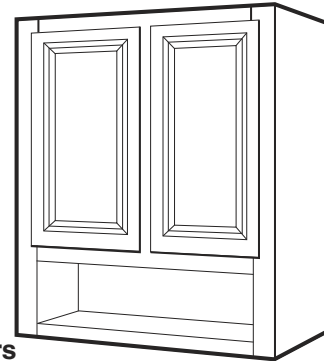

Italian Hickory Finish Linen Cabinet

Item Number	Description	Price
111-1637	ITH-VLC2184-21 - Linen Cabinet 21" x 21" x 84" - 3 Doors	
111-1824	ITH-VLC2484-21 - Linen Cabinet 24" x 21" x 84" - 3 Doors