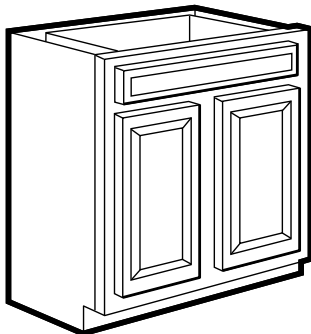

Wall Cabinets – Blind Corner

Item Number	Description	Price
811-0812	TMG-WBC2430L/R - Wall Blind Corner 24"W x 12"D x 30"H – 1 Door (Left or Right)	
811-0796	TMG-WBC2730 - Wall Blind Corner 27"W x 12"D x 30"H – 1 Door (Left or Right)	
111-1401	TMG-WBC2436L/R - Wall Blind Corner 24"W x 12"D x 36"H – 1 Door (Left or Right)	
111-1404	TMG-WBC2736L/R - Wall Blind Corner 27"W x 12"D x 36"H – 1 Door (Left or Right)	
111-2593	TMG-WBC2442 - Wall Blind Corner 24"W x 12"D x 30"H – 1 Door (Left or Right)	
811-0804	TMG-WBC2742L/R - Wall Blind Corner 27"W x 12"D x 42"H – 1 Door (Left or Right)	

Wall Cabinets – Microwave Oven

Item Number	Description	Price
811-0842	TMG-MWO301218PM - Wall Microwave Oven 30"W x 12"D x 18"H	
811-0846	TMG-MWO302418PM - Wall Microwave Oven 30"W x 24"D x 18"H	

Base Cabinets – Single Door

Item Number	Description	Price
811-1026	TMG-BO9-Box - Base 9"W x 24"D x 34½"H – 4 Drawers	
811-0986	TMG-B09 - Base 09"W x 24"D x 34½"H – 1 Door – 1 Drawer	
811-0990	TMG-B12 - Base 12"W x 24"D x 34½"H – 1 Door – 1 Drawer	
811-0994	TMG-B15 - Base 15"W x 24"D x 34½"H – 1 Door – 1 Drawer	
811-0998	TMG-B18 - Base 18"W x 24"D x 34½"H – 1 Door – 1 Drawer	
811-1002	TMG-B21 - Base 21"W x 24"D x 34½"H – 1 Door – 1 Drawer	

Base Cabinets – Double Doors

Item Number	Description	Price
811-1006	TMG-B24 - Base 24"W x 24"D x 34½"H – 2 Doors – 1 Drawer	
811-1010	TMG-B27 - Base 27"W x 24"D x 34½"H – 2 Doors – 1 Drawer	
811-1014	TMG-B30 - Base 30"W x 24"D x 34½"H – 2 Doors – 1 Drawer	
811-1018	TMG-B33 - Base 33"W x 24"D x 34½"H – 2 Doors – 1 Drawer	
811-1022	TMG-B36 - Base 36"W x 24"D x 34½"H – 2 Doors – 1 Drawer	
111-1376	TMG-B39 - Base 39"W x 24"D x 34½"H – 2 Doors – 1 Drawer	
111-1395	TMG-B42 - Base 42"W x 24"D x 34½"H – 2 Doors – 2 Drawers