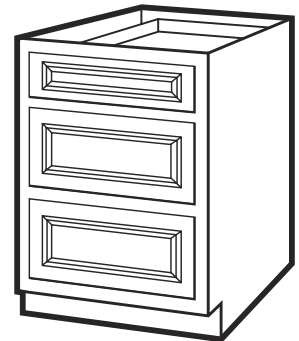

Titan Maple Vanities - 4 Doors with 4 Center Drawers 34" Height

Item Number	Description	Price
541-1349	TMG-7221D-34 - 72" x 21" x 34" 4 Doors with 4 Center Drawers