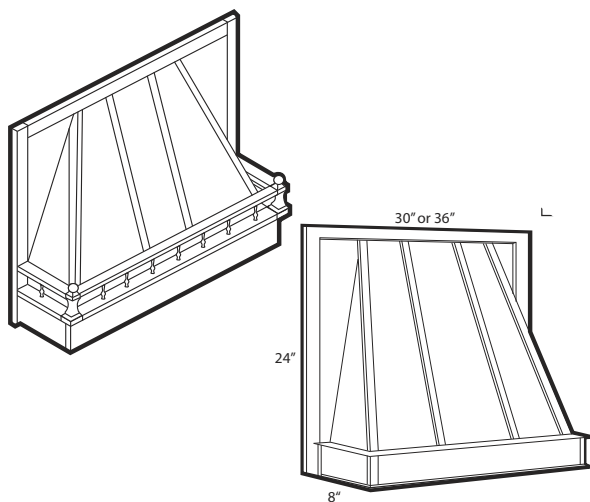

TBA Cabinet Touch-Up Kits

Item Number	Description	Price
111-2815	Titan Maple Touch Up Kit	
111-2816	Italian Hickory Touch Up Kit	
111-2817	Deluxe Oak Touch Up Kit	
111-2818	Sienna Touch Up Kit for Italian or Colorado	
111-2953	Italian Bella Touch Up Kit	
111-2954	Titan Antique White Touch Up Kit	

*These touch-up kits in are designed to repair most minor scrapes and marks. Each kit contains a capillary marker and a filler stick.