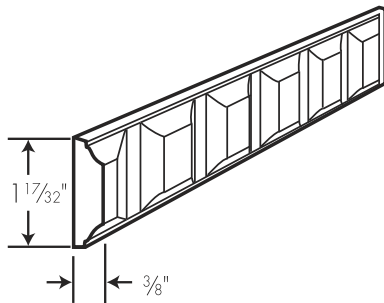

Titan Glazed Maple Cabinetry