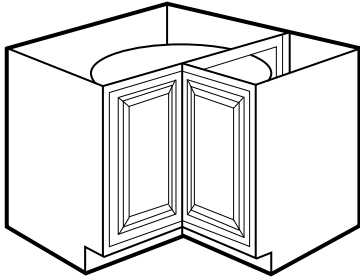

Titan Glazed Maple Cabinetry

Two 28" carousels. One at base, one at midpoint (12 1/2" between carousels). All wood Lazy-Susan carousels. All base cabinets include finished toe kick. 8ft. toe kicks available.

Durable ball-bearing design.