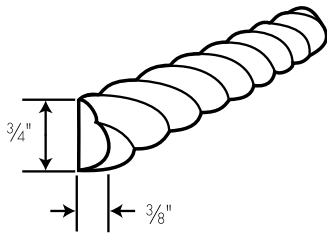

Drawer Bases

Item Number	Description	Price
811-1030	TMG-DB12 - Base 12"W x 24"D x 34½"H – 3 Drawers	
811-1034	TMG-DB15 - Base 15"W x 24"D x 34½"H – 3 Drawers	
811-1038	TMG-DB18 - Base 18"W x 24"D x 34½"H – 3 Drawers	
811-1042	TMG-DB21 - Base 21"W x 24"D x 34½"H – 3 Drawers	
811-1046	TMG-DB24 - Base 24"W x 24"D x 34½"H – 3 Drawers	
811-1050	TMG-DB30 - Base 30"W x 24"D x 34½"H – 3 Drawers	
111-5242	TMG-DB33 - Base 33"W x 24"D x 34½"H – 3 Drawers	
111-5861	TMG-DB36 - Base 36"W x 24"D x 34½"H – 3 Drawers	

Sink Bases

Item Number	Description	Price
111-5241	TMG-SB27 - Base 27"W x 24"D x 34½"H – 2 Doors – 2 Headers	
811-1054	TMG-SB30 - Base 30"W x 24"D x 34½"H – 2 Doors – 2 Headers	
811-1058	TMG-SB33 - Base 33"W x 24"D x 34½"H – 2 Doors – 2 Headers	
811-1062	TMG-SB36 - Base 36"W x 24"D x 34½"H – 2 Doors – 2 Headers	
111-1377	TMG-SB39 - Base 39"W x 24"D x 34½"H – 2 Doors – 2 Headers	
811-1066	TMG-SB42 - Base 42"W x 24"D x 34½"H – 2 Doors – 2 Headers	
811-1070	TMG-SB60 - Base 60"W x 24"D x 34½"H – 4 Doors – 2 Drawers – 1 Header	
111-5088	TMG-A-SB36 - B-Apron - 36"W x 24"D x 34½"H – 2 Doors – 9" Depth Opening for Sink	

Cabinet Accessories – Rope Molding

Item Number	Description	Price
811-1130	TMG-RM8 - Rope Molding ¾"T x ¾"H x 96"L	

Cabinet Accessories – Scribe Molding

Item Number	Description	Price
811-1143	TMG-SC1-3 - Single-sided Bull-nose Molding ¾"W x ¼"H x 96"L	

Cabinet Accessories – Batten Molding

Item Number	Description	Price
811-1146	TMG-SC2 - Double-sided Bull-nose Molding ¾"W x ⅙"H x 96"L	

Cabinet Accessories – Outside Corner Molding

Item Number	Description	Price
811-1150	TMG-SC5 - Outside Corner Molding ¾"W x ¼"H x 96"L