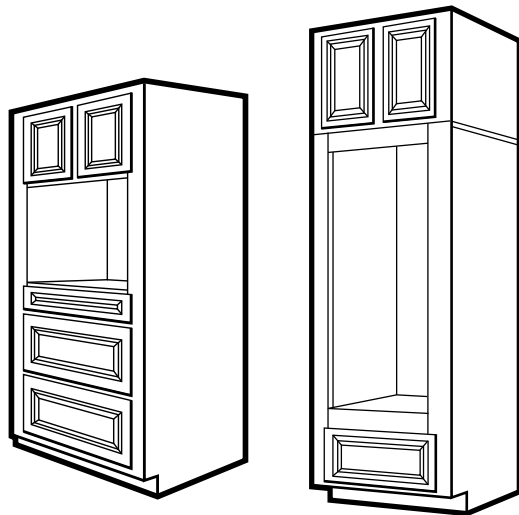

# Titan Glazed Maple Cabinetry

*Solid Maple decorative end doors to place on the side of base or wall cabinets.*

*All base cabinets include finished toe kick. Two 5/8" half depth adjustable shelves in bottom.*

*All base cabinets include finished toe kick. Two 5/8" half depth adjustable shelves in bottom.*