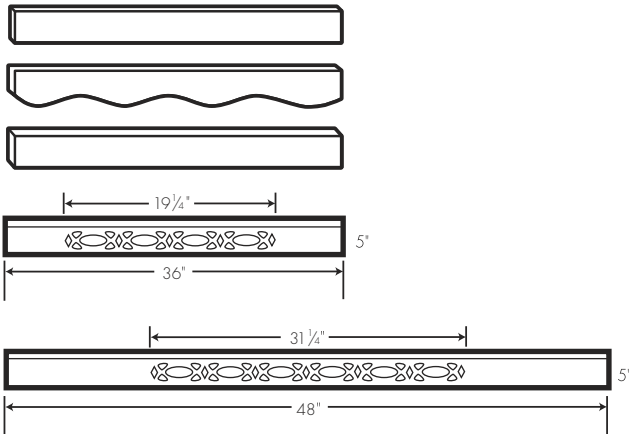

Cabinet Accessories – Decorative Base Filler Strips

Item Number	Description	Price
811-1194	TMG-A3BF - Base Wall Filler 3"W x 34 1/2"H	
811-1198	TMG-A6BF - Base Wall Filler 6"W x 34 1/2"H	

Cabinet Accessories – Bead Board - Single Pack

Item Number	Description	Price
111-3047	TMG-BP483412 - 1/4" T - SP - Bead Board - 48 x 34 1/2" x 1/4" T	

Cabinet Accessories – Finished Back Panels - Single Pack

Item Number	Description	Price
111-3028	TMG-FBP96341214(1)-SP - Finished Back Panel 34 1/2"H x 1/4"W x 96"L - Finished One Side Only	
111-3029	TMG-FBP369614(1)-SP - Finished Back Panel 36"H x 1/4"W x 96"L - Finished One Side Only	

Cabinet Accessories – Decorative End Panels - Single Pack

Item Number	Description	Price
111-3030	TMG-REP1284-SP - End Panel – Refrigerator 84"H x 12"D x 1/2"W – 3" Trim Plate	
111-3032	TMG-REP2484(3)-SP - End Panel – Refrigerator 84"H x 24"D x 1/2"W – 3" Trim Plate	
111-3031	TMG-REP2496(3)-SP - End Panel – Refrigerator 96"H x 24"D x 1/2"W – 3" Trim Plate	
111-3033	TMG-DWR33412(3)-SP - End Panel – Dishwasher 34 1/2"H x 24"D x 1/2"W – 3" Trim Plate	

Cabinet Accessories – Toe Kick & Valances

Item Number	Description	Price
811-1158	TMG-TK8 - Toe Kick 4 1/2"H x 96"L	
811-1162	TMG-VA36 - Valance – Straight 3"H x 36"L	
811-1166	TMG-VA48 - Valance – Straight 3"H x 48"L	
811-1170	TMG-VAS36 - Valance – Sculptured 4 1/2"H x 36"L	
811-1174	TMG-VAS48 - Valance – Sculptured 4 1/2"H x 48"L	

Cabinet Accessories – Decorative Country Valances

Item Number	Description	Price
111-1378	TMG-CTVAL36 - Valance – Decorative Country 5"H x 36"L	
111-1379	TMG-CTVAL48 - Valance – Decorative Country 5"H x 48"L	

Cabinet Accessories – Crown Molding

Item Number	Description	Price
811-1118	TMG-CM96A - Crown Molding – Plain 5/8"W x 3"H x 94 1/2"L	
811-1122	TMG-CM96B - Crown Molding – Scallop Edge Trimmed 5/8"W x 4"H x 94 1/2"L	
811-1126	TMG-CM96C - Crown Molding – Rope Trimmed 5/8"W x 4"H x 94 1/2"L	
111-1937	TMG-CM96D - Crown Molding – Dentil Trimmed 5/8"W x 4"H x 94 1/2"L