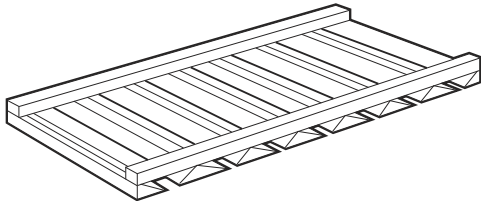

Cabinet Accessories – Base Spindle

Item Number	Description	Price
811-1154	TMG-TP3 - Base Spindle 3"W x 3"L x 34½"H	

Cabinet Accessories – Wine Glass Holders

Item Number	Description	Price
811-0918	TMG-W30GH - Wall 30" Wine Glass Holder	
811-0922	TMG-W33GH - Wall 33" Wine Glass Holder	
811-0926	TMG-W36GH - Wall 36" Wine Glass Holder