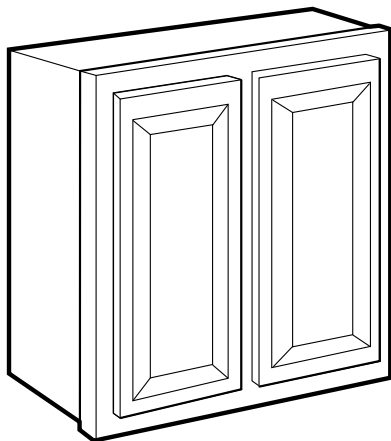

Wall Cabinets – Single Door 42" High

Item Number	Description	Price
811-0736	TMG-W0942 - Wall 09"W x 12"D x 42"H – 1 Door	
811-0740	TMG-W1242 - Wall 12"W x 12"D x 42"H – 1 Door	
111-1402	TMG-W1542 - Wall 15"W x 12"D x 42"H – 1 Door	
811-0748	TMG-W1842 - Wall 18"W x 12"D x 42"H – 1 Door	
811-0752	TMG-W2142 - Wall 21"W x 12"D x 42"H – 1 Door	

All wall cabinets have two 5/8" adjustable plywood shelves. Door is reversible.