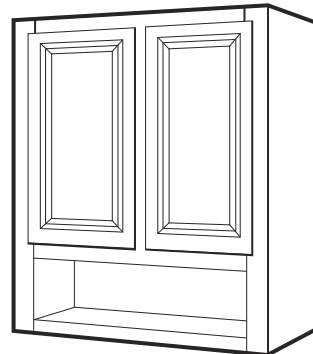

Titan Maple Overjohn

Item		
Number	Description	Price
541-1364	TMG-OJ2130 - Overjohn 21" x 7" x 30" 2 Doors