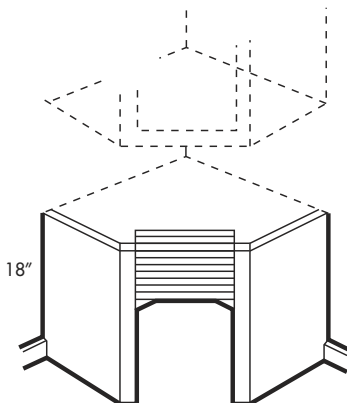

Cabinet Accessories – Corner Appliance Garage

Item Number	Description	Price
111-1375	TMG-TAG1224 - Corner Appliance Garage with Roll-away Door	

Cabinet Accessories – Oven Hood

Item Number	Description	Price
111-1388	TMG-WH30 - Wood Oven Hood 30"W	
111-1389	TMG-WH36 - Wood Oven Hood 36"W