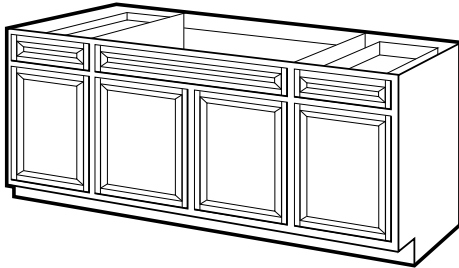

Drawer Bases

Item Number	Description	Price
811-1030	TMG-DB12 - Base 12"W x 24"D x 34½"H – 3 Drawers	
811-1034	TMG-DB15 - Base 15"W x 24"D x 34½"H – 3 Drawers	
811-1038	TMG-DB18 - Base 18"W x 24"D x 34½"H – 3 Drawers	
811-1042	TMG-DB21 - Base 21"W x 24"D x 34½"H – 3 Drawers	
811-1046	TMG-DB24 - Base 24"W x 24"D x 34½"H – 3 Drawers	
811-1050	TMG-DB30 - Base 30"W x 24"D x 34½"H – 3 Drawers	
111-5242	TMG-DB33 - Base 33"W x 24"D x 34½"H – 3 Drawers	
111-5861	TMG-DB36 - Base 36"W x 24"D x 34½"H – 3 Drawers	

Sink Bases

Item Number	Description	Price
111-5241	TMG-SB27 - Base 27"W x 24"D x 34½"H – 2 Doors – 2 Headers	
811-1054	TMG-SB30 - Base 30"W x 24"D x 34½"H – 2 Doors – 2 Headers	
811-1058	TMG-SB33 - Base 33"W x 24"D x 34½"H – 2 Doors – 2 Headers	
811-1062	TMG-SB36 - Base 36"W x 24"D x 34½"H – 2 Doors – 2 Headers	
111-1377	TMG-SB39 - Base 39"W x 24"D x 34½"H – 2 Doors – 2 Headers	
811-1066	TMG-SB42 - Base 42"W x 24"D x 34½"H – 2 Doors – 2 Headers	
811-1070	TMG-SB60 - Base 60"W x 24"D x 34½"H – 4 Doors – 2 Drawers – 1 Header	
111-5088	TMG-A-SB36 - B-Apron - 36"W x 24"D x 34½"H – 2 Doors – 9" Depth Opening for Sink	

Cabinet Accessories – Rope Molding

Item Number	Description	Price
811-1130	TMG-RM8 - Rope Molding ¾"T x ¾"H x 96"L	

Cabinet Accessories – Scribe Molding

Item Number	Description	Price
811-1143	TMG-SC1-3 - Single-sided Bull-nose Molding ¾"W x ¼"H x 96"L	

Cabinet Accessories – Batten Molding

Item Number	Description	Price
811-1146	TMG-SC2 - Double-sided Bull-nose Molding ¾"W x ⅙"H x 96"L	

Cabinet Accessories – Outside Corner Molding

Item Number	Description	Price
811-1150	TMG-SC5 - Outside Corner Molding ¾"W x ¼"H x 96"L