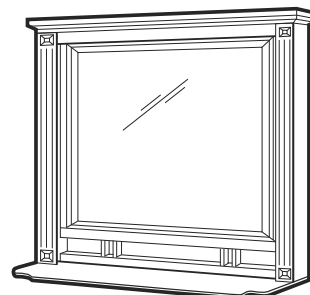

Titan Maple Wall Mirrors

Item		
Number	Description	Price
541-1359	TMG-MR2430 - Wall Mirror - 24" x 30" with Shelf	
541-1360	TMG-MR3040 - Wall Mirror - 30" x 40" with Shelf	
541-1361	TMG-MR3640 - Wall Mirror - 36" x 40" with Shelf	
541-1362	TMG-MR4240 - Wall Mirror - 42" x 40" with Shelf	
541-1363	TMG-MR4840 - Wall Mirror - 48" x 40" with Shelf