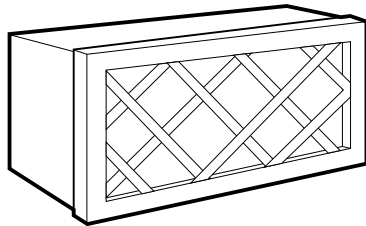

All wall cabinets have two 5/8" adjustable plywood shelves. Door is reversible.

Wall Cabinets – Four Doors 30" High

Item Number	Description	Price
811-0684	TMG-W6030 - Wall 60"W x 12"D x 30"H – 4 Doors	
811-0688	TMG-W6030-OPEN - Wall 60"W x 12"D x 30"H 4 Doors w/open shelf	

Wall Cabinets – Plate Holder

Item Number	Description	Price
811-0902	TMG-W3015PL - Wall Plate Holder 30"W x 12"D x 15"H	
811-0906	TMG-W3615PL - Wall Plate Holder 36"W x 12"D x 15"H	
111-1384	TMG-W3018PL - Wall Plate Holder 30"W x 12"D x 18"H	
111-1385	TMG-W3618PL - Wall Plate Holder 36"W x 12"D x 18"H	

Wall Cabinets – Wine Rack

Item Number	Description	Price
811-0910	TMG-W3015WR - Wall Wine Rack 30"W x 12"D x 15"H	
811-0914	TMG-W3615WR - Wall Wine Rack 36"W x 12"D x 15"H	
111-1386	TMG-W3018WR - Wall Wine Rack 30"W x 12"D x 18"H	
111-1387	TMG-W3618WR - Wall Wine Rack 36"W x 12"D x 18"H	

Door reversible. All wall cabinets have two 5/8" adjustable plywood shelves. Start installation with a corner wall cabinet, if kitchen has a corner.

Wall Cabinets – Diagonal Corner

Item Number	Description	Price
811-0828	TMG-WDC2430 - Wall Diagonal Corner 24"W x 12"D x 30"H – 1 Door	
111-1400	TMG-WDC2436 - Wall Diagonal Corner 24"W x 12"D x 36"H – 1 Door	
111-1517	TMG-WDC2736 - Wall Diagonal Corner 27"W x 12"D x 36"H – 1 Door	
111-1403	TMG-WDC2442 - Wall Diagonal Corner 24"W x 12"D x 42"H – 1 Door	
111-1405	TMG-WDC2742 - Wall Diagonal Corner 27"W x 12"D x 42"H – 1 Door