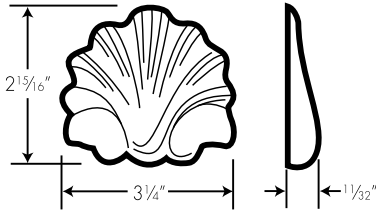

Cabinet Accessories – Base Molding - Single Pack

Item Number	Description	Price
111-3049	TMG-BM3-SP - Base Molding 3½"W x 5/8"T x 96"H