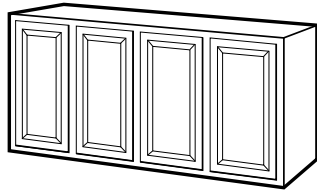

All wall cabinets have two 5/8" adjustable plywood shelves. Door is reversible.

Wall Cabinets – Four Doors 30" High

Item Number	Description	Price
811-0684	TMG-W6030 - Wall 60"W x 12"D x 30"H – 4 Doors	
811-0688	TMG-W6030-OPEN - Wall 60"W x 12"D x 30"H 4 Doors w/open shelf