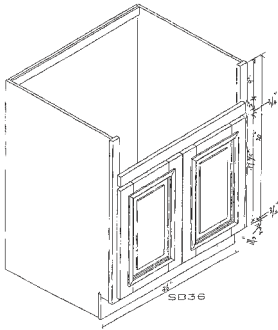

Drawer Bases

Item Number	Description	Price
811-1030	TMG-DB12 - Base 12"W x 24"D x 34½"H – 3 Drawers	
811-1034	TMG-DB15 - Base 15"W x 24"D x 34½"H – 3 Drawers	
811-1038	TMG-DB18 - Base 18"W x 24"D x 34½"H – 3 Drawers	
811-1042	TMG-DB21 - Base 21"W x 24"D x 34½"H – 3 Drawers	
811-1046	TMG-DB24 - Base 24"W x 24"D x 34½"H – 3 Drawers	
811-1050	TMG-DB30 - Base 30"W x 24"D x 34½"H – 3 Drawers	
111-5242	TMG-DB33 - Base 33"W x 24"D x 34½"H – 3 Drawers	
111-5861	TMG-DB36 - Base 36"W x 24"D x 34½"H – 3 Drawers	

Sink Bases

Item Number	Description	Price
111-5241	TMG-SB27 - Base 27"W x 24"D x 34½"H – 2 Doors – 2 Headers	
811-1054	TMG-SB30 - Base 30"W x 24"D x 34½"H – 2 Doors – 2 Headers	
811-1058	TMG-SB33 - Base 33"W x 24"D x 34½"H – 2 Doors – 2 Headers	
811-1062	TMG-SB36 - Base 36"W x 24"D x 34½"H – 2 Doors – 2 Headers	
111-1377	TMG-SB39 - Base 39"W x 24"D x 34½"H – 2 Doors – 2 Headers	
811-1066	TMG-SB42 - Base 42"W x 24"D x 34½"H – 2 Doors – 2 Headers	
811-1070	TMG-SB60 - Base 60"W x 24"D x 34½"H – 4 Doors – 2 Drawers – 1 Header	
111-5088	TMG-A-SB36 - B-Apron - 36"W x 24"D x 34½"H – 2 Doors – 9" Depth Opening for Sink	

Cabinet Accessories – Rope Molding

Item Number	Description	Price
811-1130	TMG-RM8 - Rope Molding ¾"T x ¾"H x 96"L	

Cabinet Accessories – Scribe Molding

Item Number	Description	Price
811-1143	TMG-SC1-3 - Single-sided Bull-nose Molding ¾"W x ¼"H x 96"L	

Cabinet Accessories – Batten Molding

Item Number	Description	Price
811-1146	TMG-SC2 - Double-sided Bull-nose Molding ¾"W x ⅙"H x 96"L	

Cabinet Accessories – Outside Corner Molding

Item Number	Description	Price
811-1150	TMG-SC5 - Outside Corner Molding ¾"W x ¼"H x 96"L