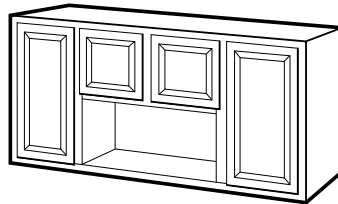

All wall cabinets have two 5/8" adjustable plywood shelves. Door is reversible.

Wall Cabinets – Four Doors 30" High

Item Number	Description	Price
811-0684	TMG-W6030 - Wall 60"W x 12"D x 30"H – 4 Doors	
811-0688	TMG-W6030-OPEN - Wall 60"W x 12"D x 30"H 4 Doors w/open shelf