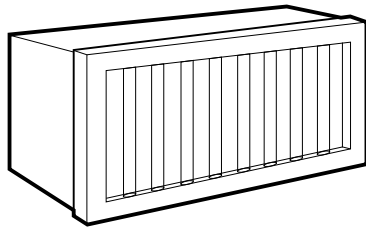

Wall Cabinets – Plate Holder

Item Number	Description	Price
811-0902	TMG-W3015PL - Wall Plate Holder 30"W x 12"D x 15"H	
811-0906	TMG-W3615PL - Wall Plate Holder 36"W x 12"D x 15"H	
111-1384	TMG-W3018PL - Wall Plate Holder 30"W x 12"D x 18"H	
111-1385	TMG-W3618PL - Wall Plate Holder 36"W x 12"D x 18"H