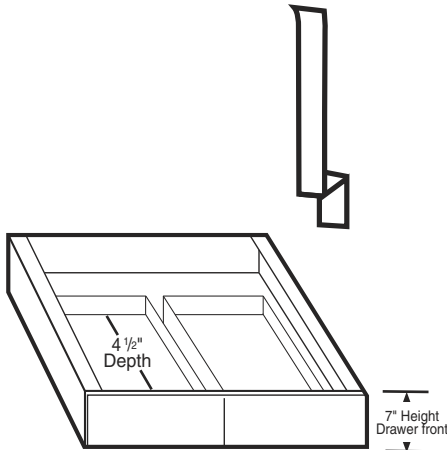

Titan Glazed Maple Cabinetry

Titan Maple Filler Strip

Item		
Number	Description	Price
541-1354	TMG-VF334-SOLID - Filler Strip - 3" x 34"	

Titan Maple Single Desk Drawer

Item		
Number	Description	Price
111-5872	TMG-VDU2421-Desk Drawer - 24" x 21" x 4 1/2" (7" Front)	
541-1355	TMG-VDU3021-Desk Drawer - 30" x 21" x 4 1/2" (7" Front)	
541-1356	TMG-VDU3621-Desk Drawer - 36" x 21" x 4 1/2" (7" Front)	
541-1357	TMG-VDU4821-Desk Drawer - 48" x 21" x 4 1/2" (7" Front)	

Titan Maple Double Desk Drawer

Item		
Number	Description	Price
111-2182	TMG-VDU3021-Desk Drawer - 30" x 21" x 4 1/2" (7" Front)	
111-2183	TMG-VDU3621-Desk Drawer - 36" x 21" x 4 1/2" (7" Front)	
111-2184	TMG-VDU4821-Desk Drawer - 48" x 21" x 4 1/2" (7" Front)