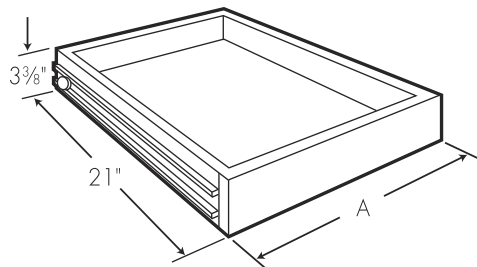

Cabinet Accessories – Roll-out Trays

Item Number	Description	Price
811-1094	TMG-15RT - Roll-out Tray 15"W – Includes Hardware	
811-1098	TMG-18RT - Roll-out Tray 18"W – Includes Hardware	
111-1390	TMG-21RT - Roll-out Tray 21"W – Includes Hardware	
811-1102	TMG-24RT - Roll-out Tray 24"W – Includes Hardware	
811-1106	TMG-27RT - Roll-out Tray 27"W – Includes Hardware	
811-1110	TMG-30RT - Roll-out Tray 30"W – Includes Hardware	
111-1391	TMG-33RT - Roll-out Tray 33"W – Includes Hardware	
811-1114	TMG-36RT - Roll-out Tray 36"W – Includes Hardware