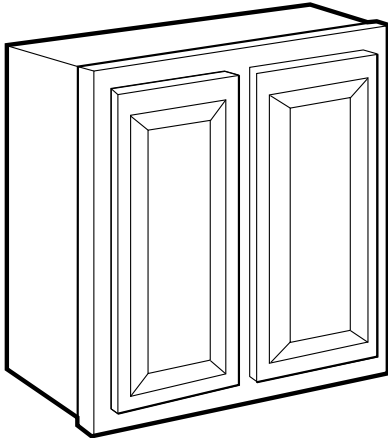

# Titan Glazed Maple Cabinetry

All wall cabinets have two 5/8" adjustable plywood shelves. Door is reversible.

All wall cabinets have two 5/8" adjustable plywood shelves. Door is reversible.

All wall cabinets have two 5/8" adjustable plywood shelves. Door is reversible.