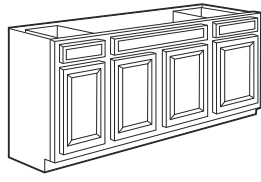

SB60" Wide Sink Base:

All base cabinets include finished toe kick. 8ft. toe kicks available. Can be used for a drop-in range. Includes 2 operable drawer units and four doors.