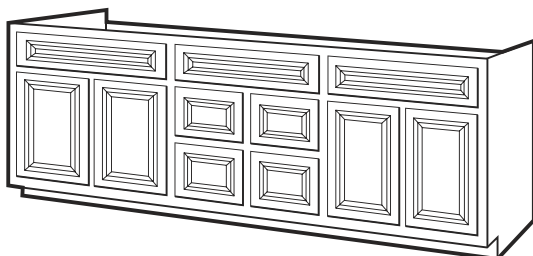

Titan Maple Vanities - 4 Doors with 4 Center Drawers 34" Height

Item Number	Description	Price
541-1349	TMG-7221D-34 - 72" x 21" x 34" 4 Doors with 4 Center Drawers