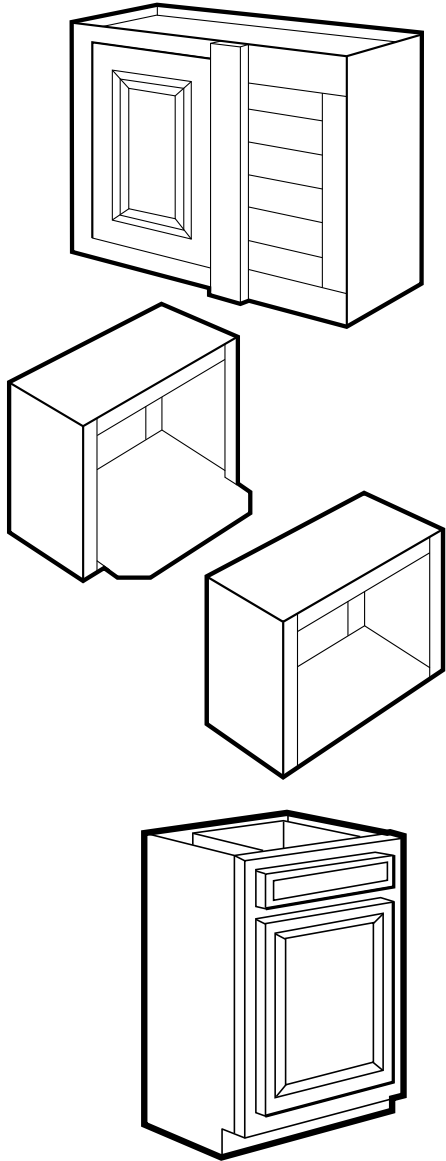

All wall cabinets have two 5/8" adjustable plywood shelves. Door is reversible.

One 5/8" adjustable half depth plywood shelf.
All base cabinets include finished toe kick.