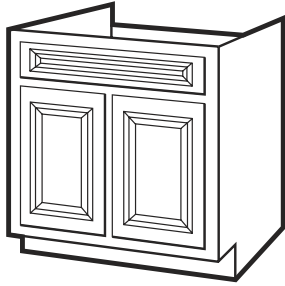

Titan Maple Vanities - 2 Doors 34" Height

Item Number	Description	Price
541-1340	TMG-2421-34 - 24" x 21" x 34" - 2 Doors	
541-1342	TMG-3021-34 - 30" x 21" x 34" - 2 Doors	
541-1344	TMG-3621-34 - 36" x 21" x 34" - 2 Doors	

Titan Maple Vanities - 1 Door with Drawers 34" Height

Item Number	Description	Price
541-1341	TMG-2421D-34 - 24" x 21" x 34" - 1 Door with 2 Drawers	
541-1343	TMG-3021D-34 - 30" x 21" x 34" - 1 Door with 2 Drawers