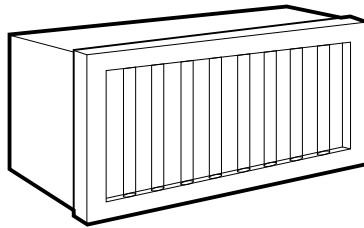

Wall Cabinets – Plate Holder

Item Number	Description	Price
811-0902	TMG-W3015PL - Wall Plate Holder 30"W x 12"D x 15"H	
811-0906	TMG-W3615PL - Wall Plate Holder 36"W x 12"D x 15"H	
111-1384	TMG-W3018PL - Wall Plate Holder 30"W x 12"D x 18"H	
111-1385	TMG-W3618PL - Wall Plate Holder 36"W x 12"D x 18"H