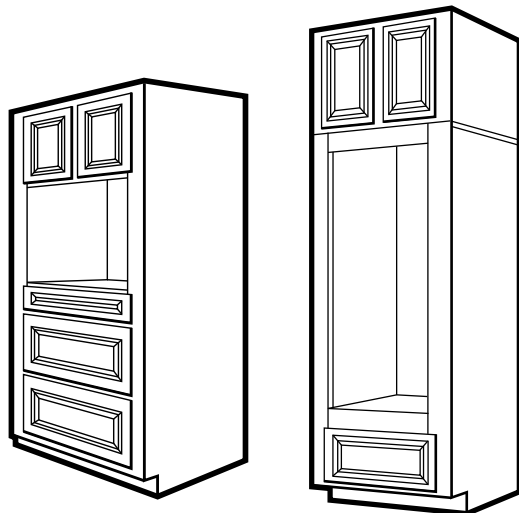

Wall Cabinets – End Angle Corner

Item Number	Description	Price
811-0930	TMG-AW30 - Wall End Angle Corner 17"W x 12"D x 12"D x 30"H – 1 Door	
811-0934	TMG-AW36 - Wall End Angle Corner 17"W x 12"D x 12"D x 36"H – 1 Door	
811-0938	TMG-AW42 - Wall End Angle Corner 17"W x 12"D x 12"D x 42"H – 1 Door	

Wall Cabinets – Pantry

Item Number	Description	Price
811-0942	TMG-WP1884 - Wall Pantry 18"W x 24"D x 84"H - 2 Doors	
811-0950	TMG-WP2484 - Wall Pantry 24"W x 24"D x 84"H - 4 Doors	
111-5863	TMG-WP3084 - Wall Pantry 30"W x 24"D x 84"H - 4 Doors	
811-0946	TMG-WP1896 - Wall Pantry 18"W x 24"D x 96"H - 2 Doors	
811-0954	TMG-WP2496 - Wall Pantry 24"W x 24"D x 96"H - 4 Doors	
111-2685	TMG-WP1890 - Wall Pantry 18"W x 24"D x 90"H - 2 Doors	
111-2595	TMG-WP2490 - Wall Pantry 24"W x 24"D x 90"H - 4 Doors	
111-1932	TMG-WP3090 - Wall Pantry 30"W x 24"D x 90"H - 4 Doors	
111-2574	TMG-WP3096 - Wall Pantry 30"W x 24"D x 96"H - 4 Doors	

Wall Cabinets – Oven

Item Number	Description	Price
811-0974	TMG-OC3084 - Wall Oven Cabinet 30"W x 24"D x 84"H – 2 Doors – 3 Drawers	
111-1907	TMG-OC3384 - Wall Oven Cabinet 33"W x 24"D x 84"H – 2 Doors – 3 Drawers	
811-0978	TMG-OC3096 - Wall Oven Cabinet 30"W x 24"D x 96"H – 2 Doors – 3 Drawers	
111-1908	TMG-OC3396 - Wall Oven Cabinet 33"W x 24"D x 96"H – 2 Doors – 3 Drawers	
811-0982	TMG-P3096OCD - Wall Double Oven Cabinet 30"W x 24"D x 96"H – 2 Doors – 1 Bottom Drawer	
111-5244	TMG-OC3090 - Wall Oven Cabinet 30"W x 24"D x 90"H – 2 Doors – 3 Drawers	
111-5871	TMG-P3084OCD - Wall Double Oven Cabinet 30"W x 24"D x 84"H – 2 Top Doors – 1 Bottom Drawer	
111-5864	TMG-P3396OCD - Wall Double Oven Cabinet 33"W x 24"D x 96"H – 2 Top Doors – 1 Bottom Drawer