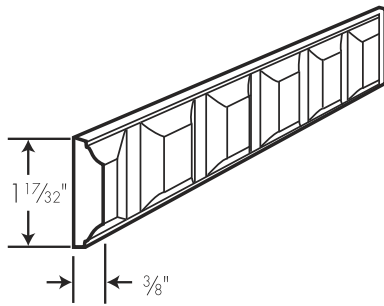

Titan Glazed Maple Cabinetry