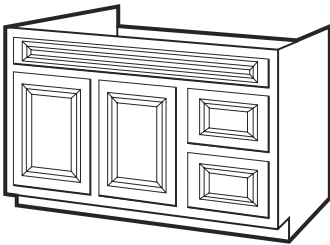

Titan Maple Vanities - 2 Doors with Drawers 34" Height

Item Number	Description	Price
541-1345	TMG-3621D-34 - 36" x 21" x 34" - 2 Doors with 2 Drawers	
541-1346	TMG-4221D-34 - 42" x 21" x 34" - 2 Doors with 2 Drawers	
541-1347	TMG-4821D-34 - 48" x 21" x 34" - 2 Doors with 4 Drawers	
541-1348	TMG-6021D-34 - 60" x 21" x 34" - 2 Doors with 4 Drawers	

Titan Maple Vanities Drawer Pack - 3 Drawers 34" Height

Item Number	Description	Price
541-1350	TMG-VD123-21-34 - Drawer Pack 12" x 21" x 34" - 3 Drawers	
541-1351	TMG-VD153-21-34 - Drawer Pack 15" x 21" x 34" - 3 Drawers	
541-1352	TMG-VD183-21-34 - Drawer Pack 18" x 21" x 34" - 3 Drawers	
541-1353	TMG-VD213-21-34 - Drawer Pack 21" x 21" x 34" - 3 Drawers