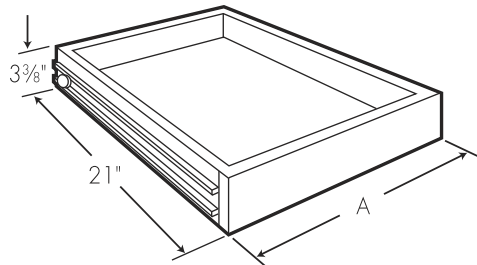

Cabinet Accessories – Roll-out Trays

Item Number	Description	Price
811-1094	TMG-15RT - Roll-out Tray 15"W – Includes Hardware	
811-1098	TMG-18RT - Roll-out Tray 18"W – Includes Hardware	
111-1390	TMG-21RT - Roll-out Tray 21"W – Includes Hardware	
811-1102	TMG-24RT - Roll-out Tray 24"W – Includes Hardware	
811-1106	TMG-27RT - Roll-out Tray 27"W – Includes Hardware	
811-1110	TMG-30RT - Roll-out Tray 30"W – Includes Hardware	
111-1391	TMG-33RT - Roll-out Tray 33"W – Includes Hardware	
811-1114	TMG-36RT - Roll-out Tray 36"W – Includes Hardware