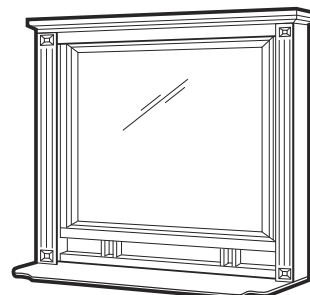

Titan Maple Wall Mirrors

Item		
Number	Description	Price
541-1359	TMG-MR2430 - Wall Mirror - 24" x 30" with Shelf	
541-1360	TMG-MR3040 - Wall Mirror - 30" x 40" with Shelf	
541-1361	TMG-MR3640 - Wall Mirror - 36" x 40" with Shelf	
541-1362	TMG-MR4240 - Wall Mirror - 42" x 40" with Shelf	
541-1363	TMG-MR4840 - Wall Mirror - 48" x 40" with Shelf	