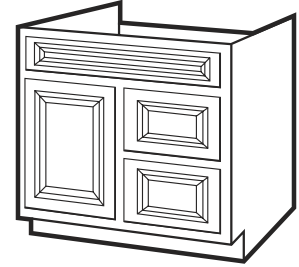

Titan Maple Vanities - 2 Doors with Drawers 34" Height

Item Number	Description	Price
541-1345	TMG-3621D-34 - 36" x 21" x 34" - 2 Doors with 2 Drawers	
541-1346	TMG-4221D-34 - 42" x 21" x 34" - 2 Doors with 2 Drawers	
541-1347	TMG-4821D-34 - 48" x 21" x 34" - 2 Doors with 4 Drawers	
541-1348	TMG-6021D-34 - 60" x 21" x 34" - 2 Doors with 4 Drawers	

Titan Maple Vanities Drawer Pack - 3 Drawers 34" Height

Item Number	Description	Price
541-1350	TMG-VD123-21-34 - Drawer Pack 12" x 21" x 34" - 3 Drawers	
541-1351	TMG-VD153-21-34 - Drawer Pack 15" x 21" x 34" - 3 Drawers	
541-1352	TMG-VD183-21-34 - Drawer Pack 18" x 21" x 34" - 3 Drawers	
541-1353	TMG-VD213-21-34 - Drawer Pack 21" x 21" x 34" - 3 Drawers