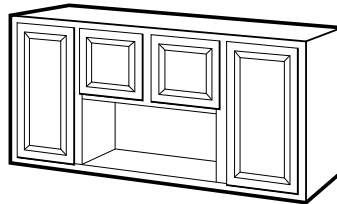

All wall cabinets have two 5/8" adjustable plywood shelves. Door is reversible.

Wall Cabinets – Four Doors 30" High

Item Number	Description	Price
811-0684	TMG-W6030 - Wall 60"W x 12"D x 30"H – 4 Doors	
811-0688	TMG-W6030-OPEN - Wall 60"W x 12"D x 30"H 4 Doors w/open shelf