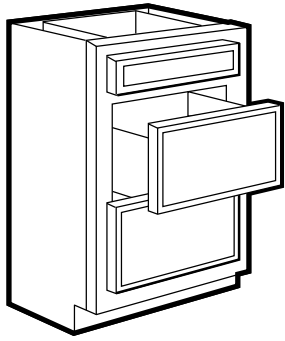

All base cabinets include finished toe kick. May be used for a drop-in range. Has two false drawer fronts and doors.