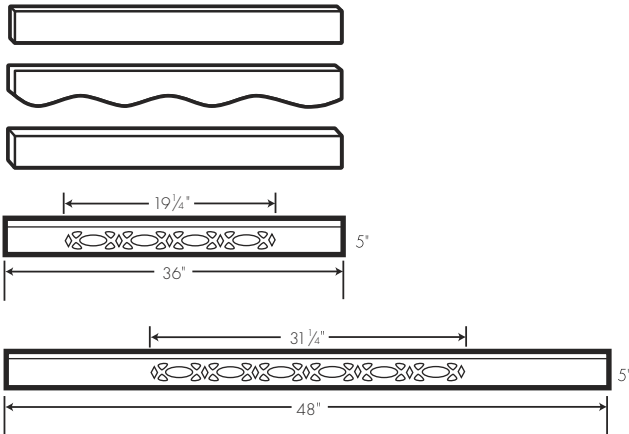

Cabinet Accessories – Decorative Base Filler Strips

Item Number	Description	Price
811-1194	TMG-A3BF - Base Wall Filler 3"W x 34 1/2"H	
811-1198	TMG-A6BF - Base Wall Filler 6"W x 34 1/2"H	

Cabinet Accessories – Bead Board - Single Pack

Item Number	Description	Price
111-3047	TMG-BP483412 - 1/4"T - SP - Bead Board - 48 x 34 1/2" x 1/4"T	

Cabinet Accessories – Finished Back Panels - Single Pack

Item Number	Description	Price
111-3028	TMG-FBP96341214(1)-SP - Finished Back Panel 34 1/2"H x 1/4"W x 96"L - Finished One Side Only	
111-3029	TMG-FBP369614(1)-SP - Finished Back Panel 36"H x 1/4"W x 96"L - Finished One Side Only	

Cabinet Accessories – Decorative End Panels - Single Pack

Item Number	Description	Price
111-3030	TMG-REP1284-SP - End Panel – Refrigerator 84"H x 12"D x 1/2"W – 3" Trim Plate	
111-3032	TMG-REP2484(3)-SP - End Panel – Refrigerator 84"H x 24"D x 1/2"W – 3" Trim Plate	
111-3031	TMG-REP2496(3)-SP - End Panel – Refrigerator 96"H x 24"D x 1/2"W – 3" Trim Plate	
111-3033	TMG-DWR33412(3)-SP - End Panel – Dishwasher 34 1/2"H x 24"D x 1/2"W – 3" Trim Plate	

Cabinet Accessories – Toe Kick & Valances

Item Number	Description	Price
811-1158	TMG-TK8 - Toe Kick 4 1/2"H x 96"L	
811-1162	TMG-VA36 - Valance – Straight 3"H x 36"L	
811-1166	TMG-VA48 - Valance – Straight 3"H x 48"L	
811-1170	TMG-VAS36 - Valance – Sculptured 4 1/2"H x 36"L	
811-1174	TMG-VAS48 - Valance – Sculptured 4 1/2"H x 48"L	

Cabinet Accessories – Decorative Country Valances

Item Number	Description	Price
111-1378	TMG-CTVAL36 - Valance – Decorative Country 5"H x 36"L	
111-1379	TMG-CTVAL48 - Valance – Decorative Country 5"H x 48"L	

Cabinet Accessories – Crown Molding

Item Number	Description	Price
811-1118	TMG-CM96A - Crown Molding – Plain 5/8"W x 3"H x 94 1/2"L	
811-1122	TMG-CM96B - Crown Molding – Scallop Edge Trimmed 5/8"W x 4"H x 94 1/2"L	
811-1126	TMG-CM96C - Crown Molding – Rope Trimmed 5/8"W x 4"H x 94 1/2"L	
111-1937	TMG-CM96D - Crown Molding – Dentil Trimmed 5/8"W x 4"H x 94 1/2"L