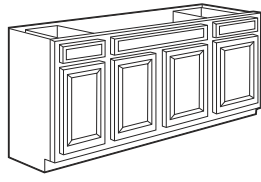

LS3612

Lazy Susan:

Two 28" carousels. One at base, one at midpoint (12 1/2" between carousels). All wood Lazy-Susan carousels. All base cabinets include finished toe kick. 8ft. toe kicks available. Durable ball-bearing design.