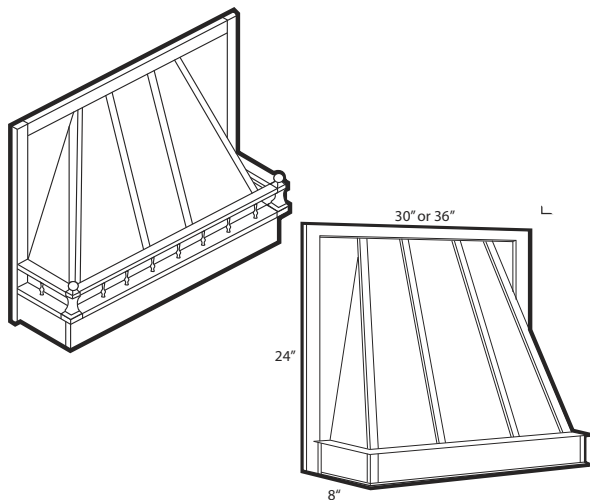

TBA Cabinet Touch-Up Kits

Item Number	Description	Price
111-2815	Titan Maple Touch Up Kit	
111-2816	Italian Hickory Touch Up Kit	
111-2817	Deluxe Oak Touch Up Kit	
111-2818	Sienna Touch Up Kit for Italian or Colorado	
111-2953	Italian Bella Touch Up Kit	
111-2954	Titan Antique White Touch Up Kit	

*These touch-up kits in are designed to repair most minor scrapes and marks. Each kit contains a capillary marker and a filler stick.