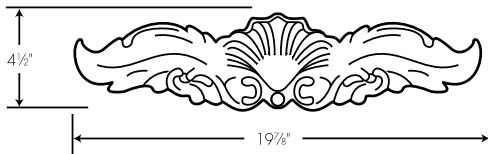

Item Number	Description	Price
111-3049	TMG-BM3-SP - Base Molding 3½"W x 5/8"T x 96"H	

Cabinet Accessories – Decorative Appliques

Item Number	Description	Price
111-1381	TMG-SOA - Applique – Decorative Shell 1 1/32"T x 2 15/16"H x 3 1/4"L	
111-1380	TMG-DOA - Applique – Decorative Onlay 5/8"T x 4 1/2"H x 19 7/8"W	